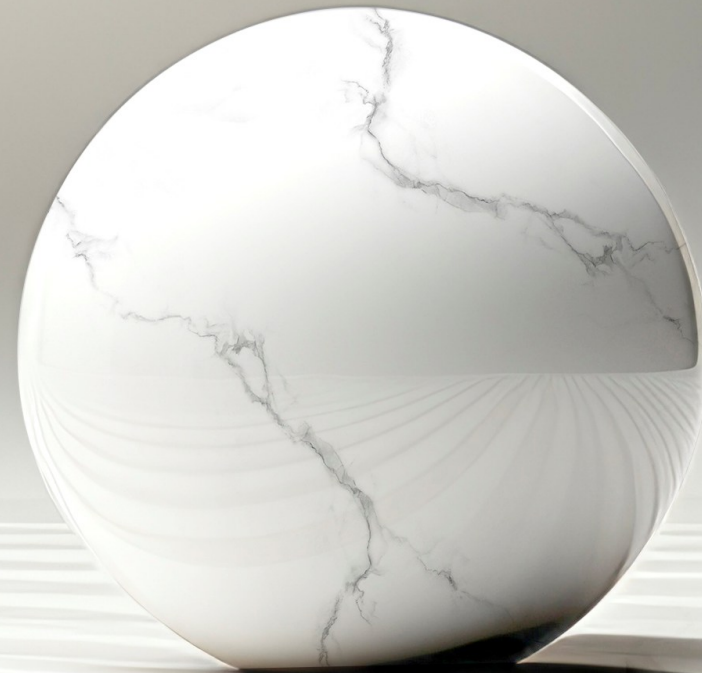

ATLANTIS

COLLECTION

GVT/PGVT | 600x1200mm

www.pengvinceramics.com