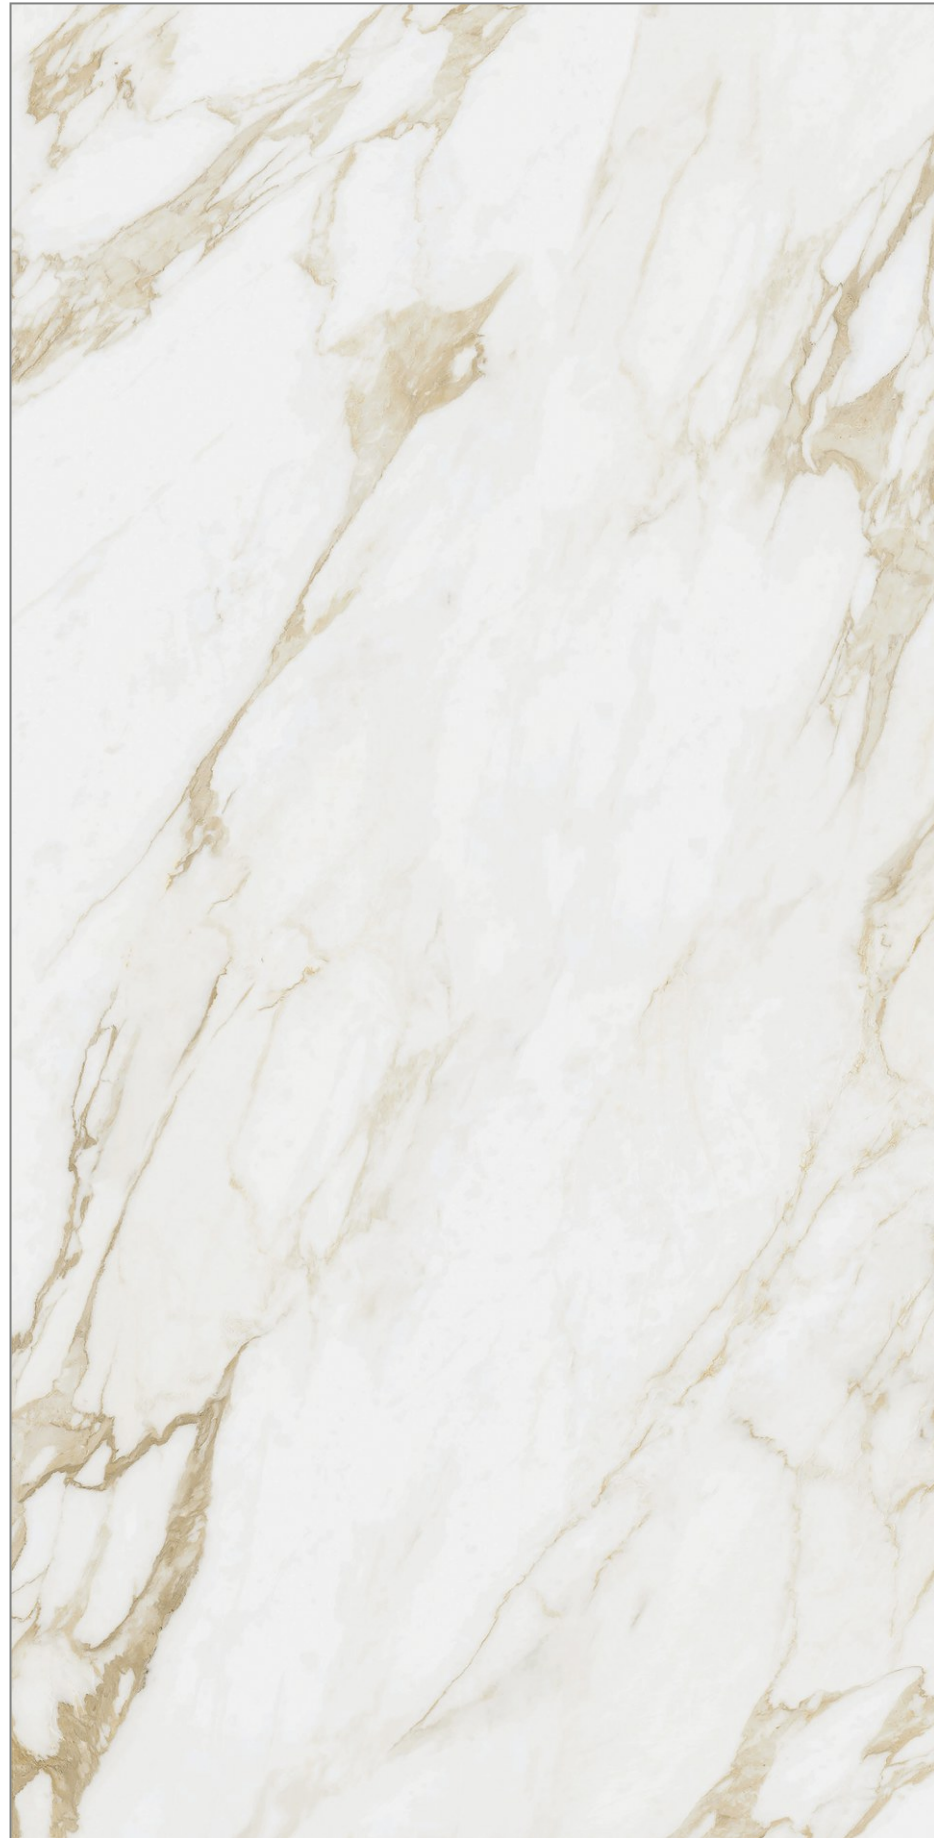

**Kedia
Gold**

**600x
1200MM**

**Glossy
Surface**

**04
Random**