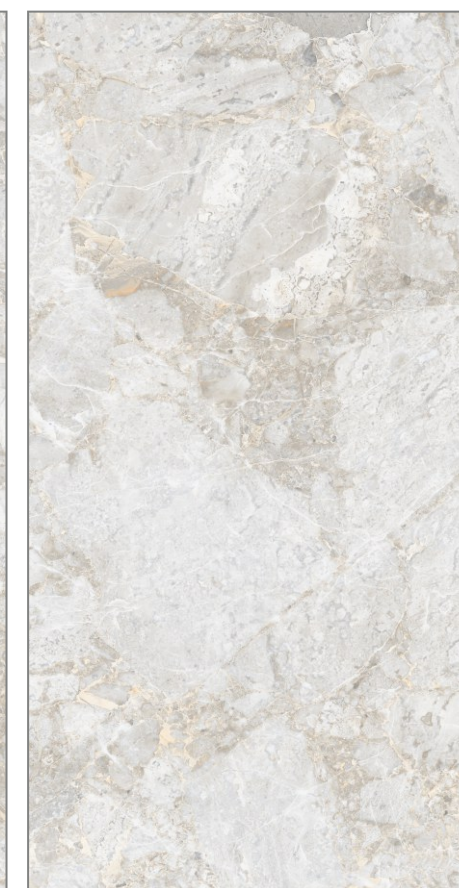

**600x
1200MM**

**Glossy
Surface**

**04
Random**

www.pengvinceramics.com

**Statuario
Gold**

**600x
1200MM**

**Glossy
Surface**

**04
Random**