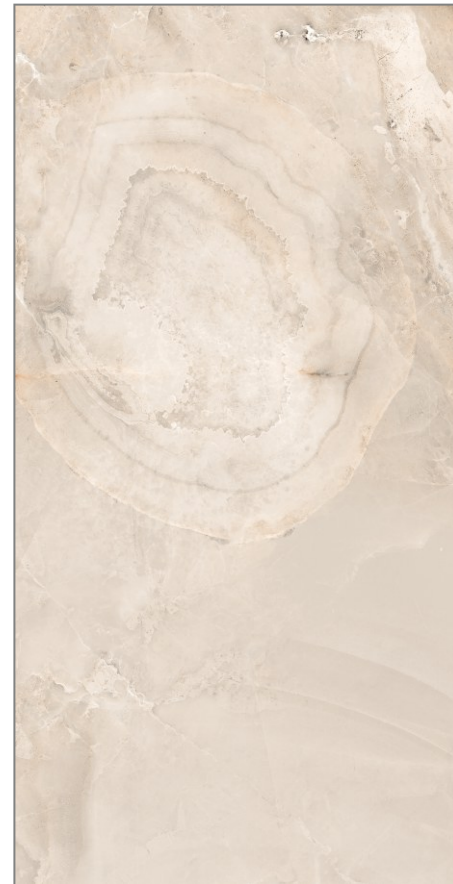

**Dolce
Brown**

**600x
1200MM**

**Glossy
Surface**

**04
Random**

www.pengvinceramics.com