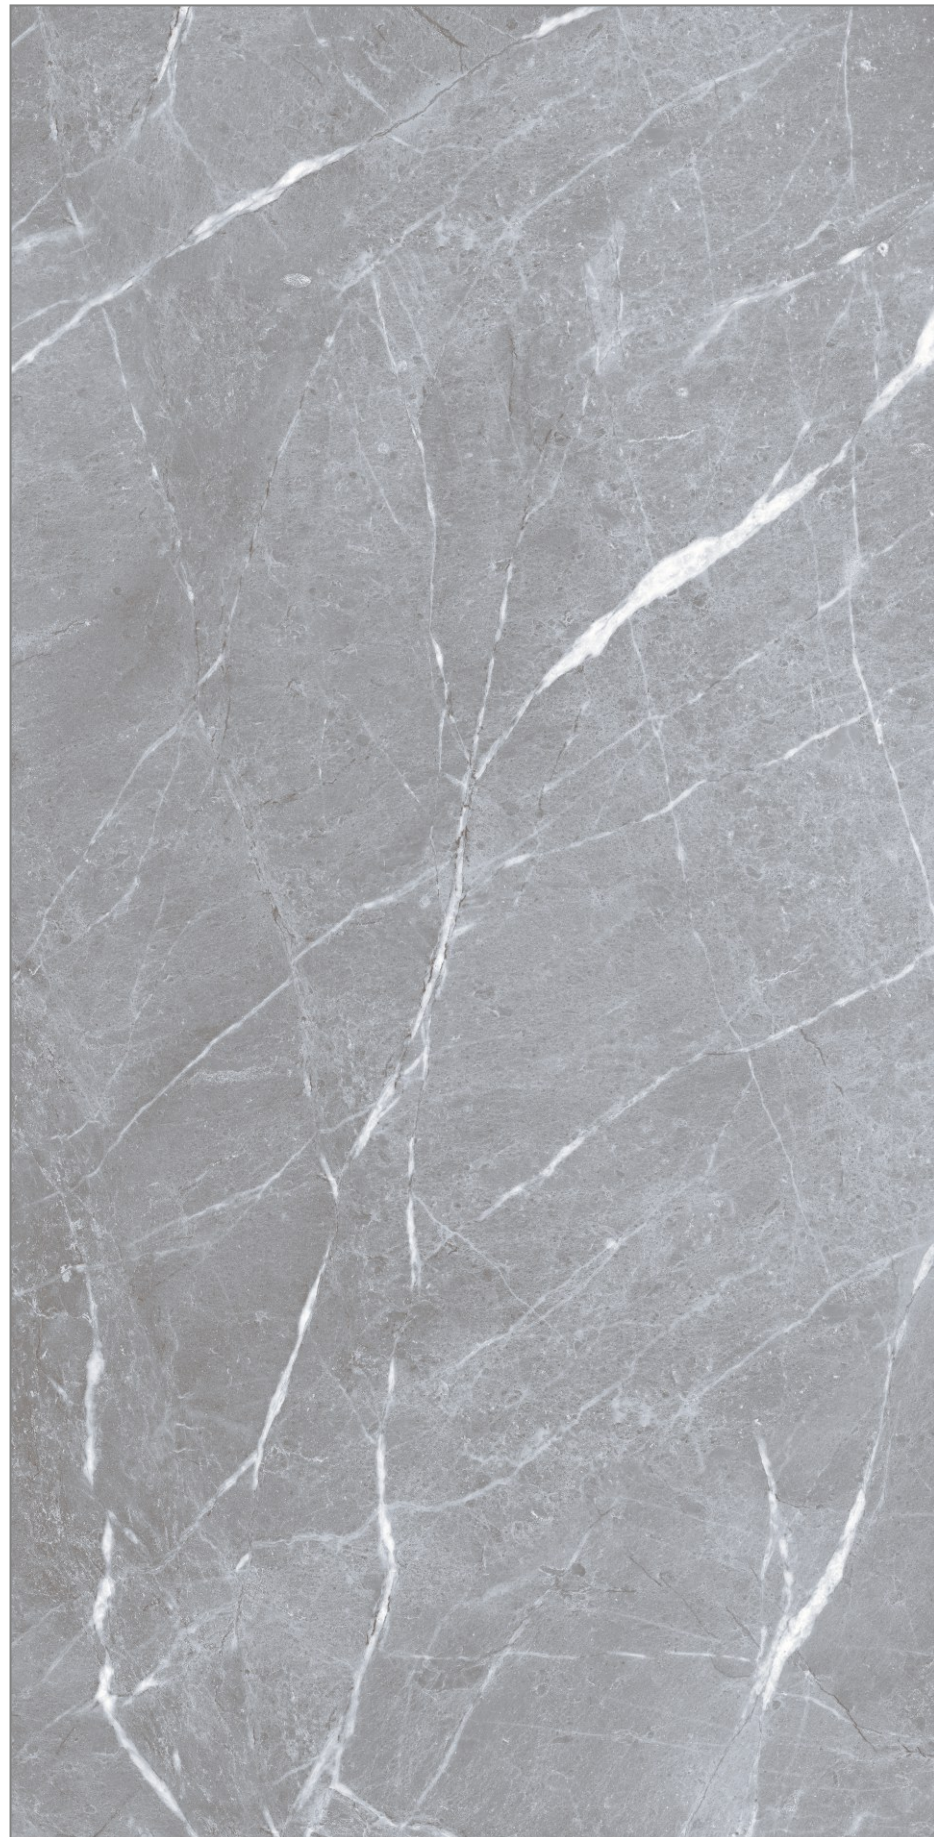

**Glossy
Surface**

**04
Random**

www.pengvinceramics.com

**Craft River
Bianco**

**600x
1200MM**

**Glossy
Surface**

**04
Random**

www.pengvinceramics.com