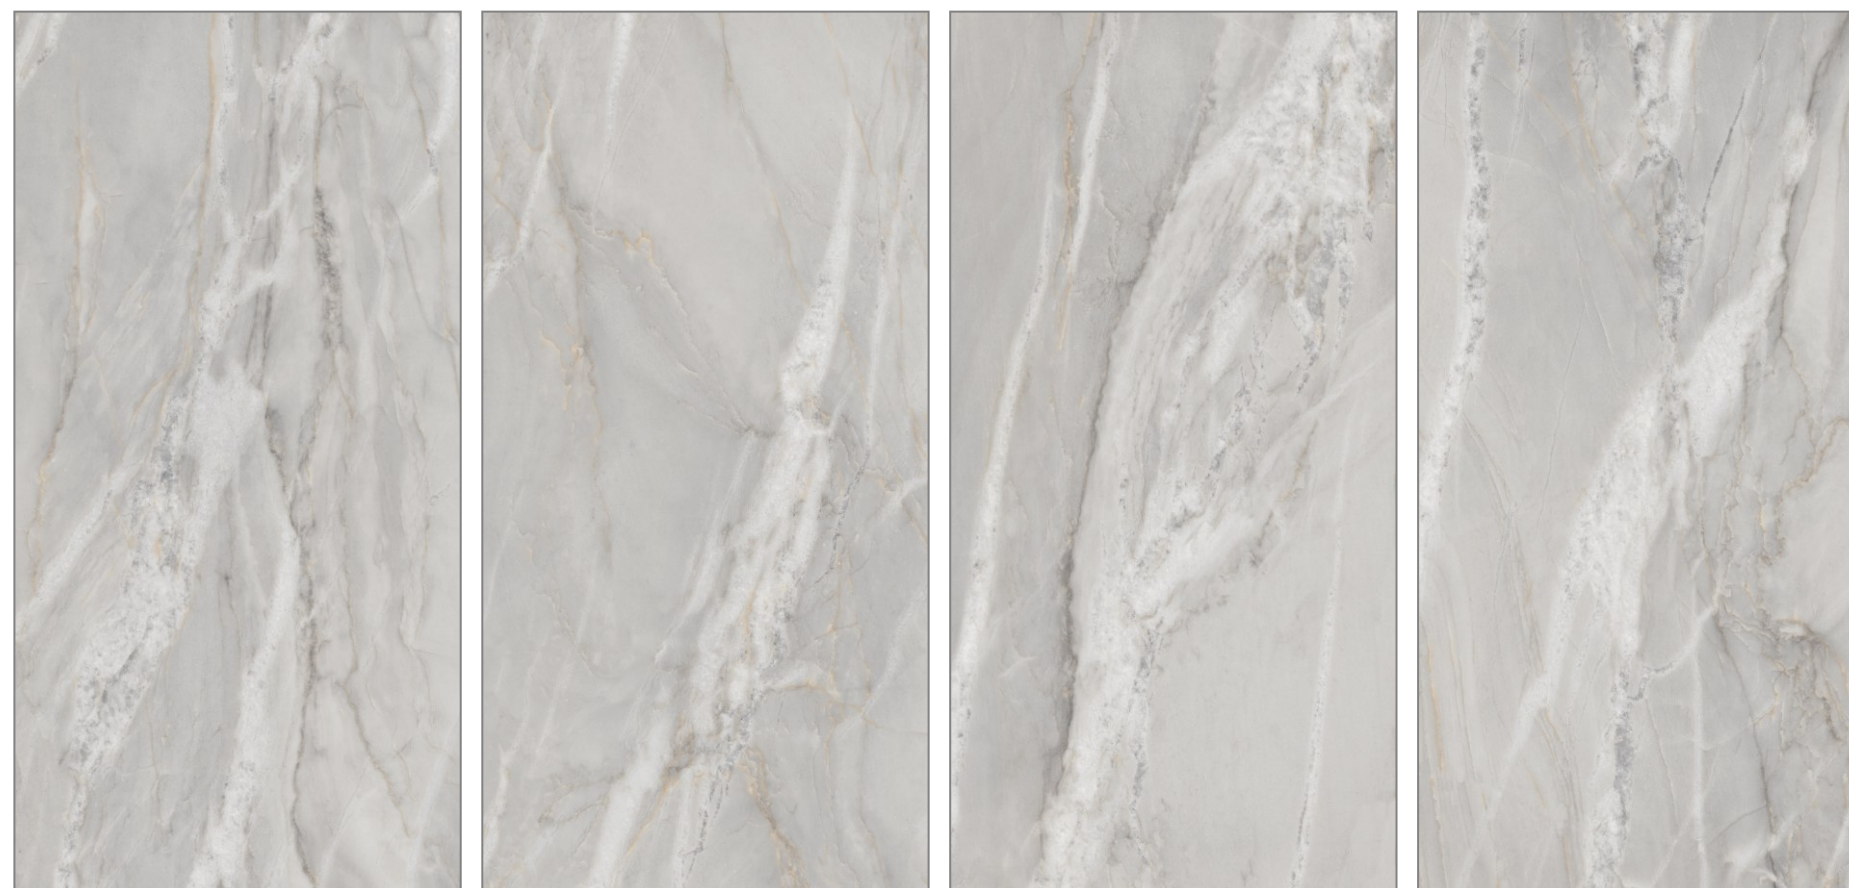

www.pengvinceramics.com

**Atlantic
Grey**

**600x
1200MM**

**Glossy
Surface**

**04
Random**

**Atlantic
Natural**

**600x
1200MM**

**Glossy
Surface**