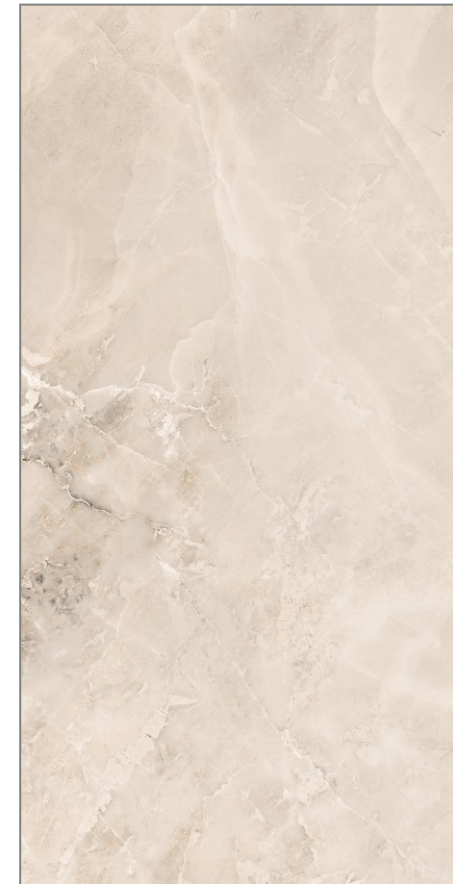

**Dolce
Brown**

**600x
1200MM**

**Glossy
Surface**

**04
Random**

www.pengvinceramics.com