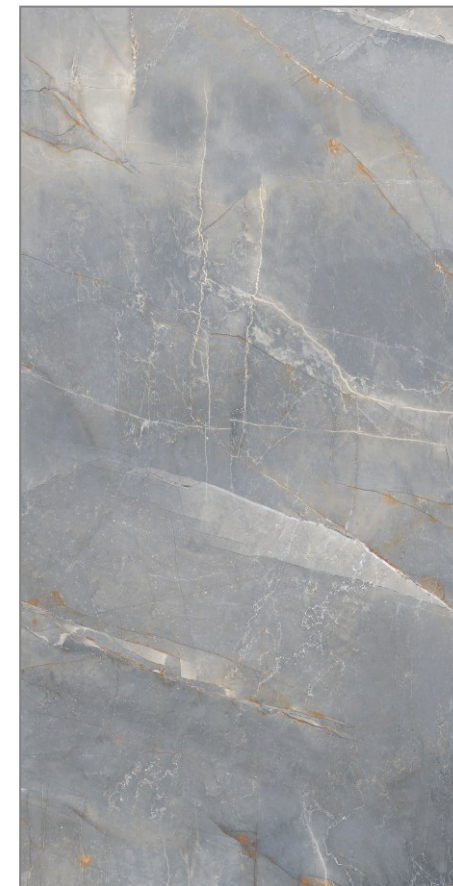

**Italy
Blue**

**600x
1200MM**

**Glossy
Surface**

**04
Random**

www.pengvinceramics.com