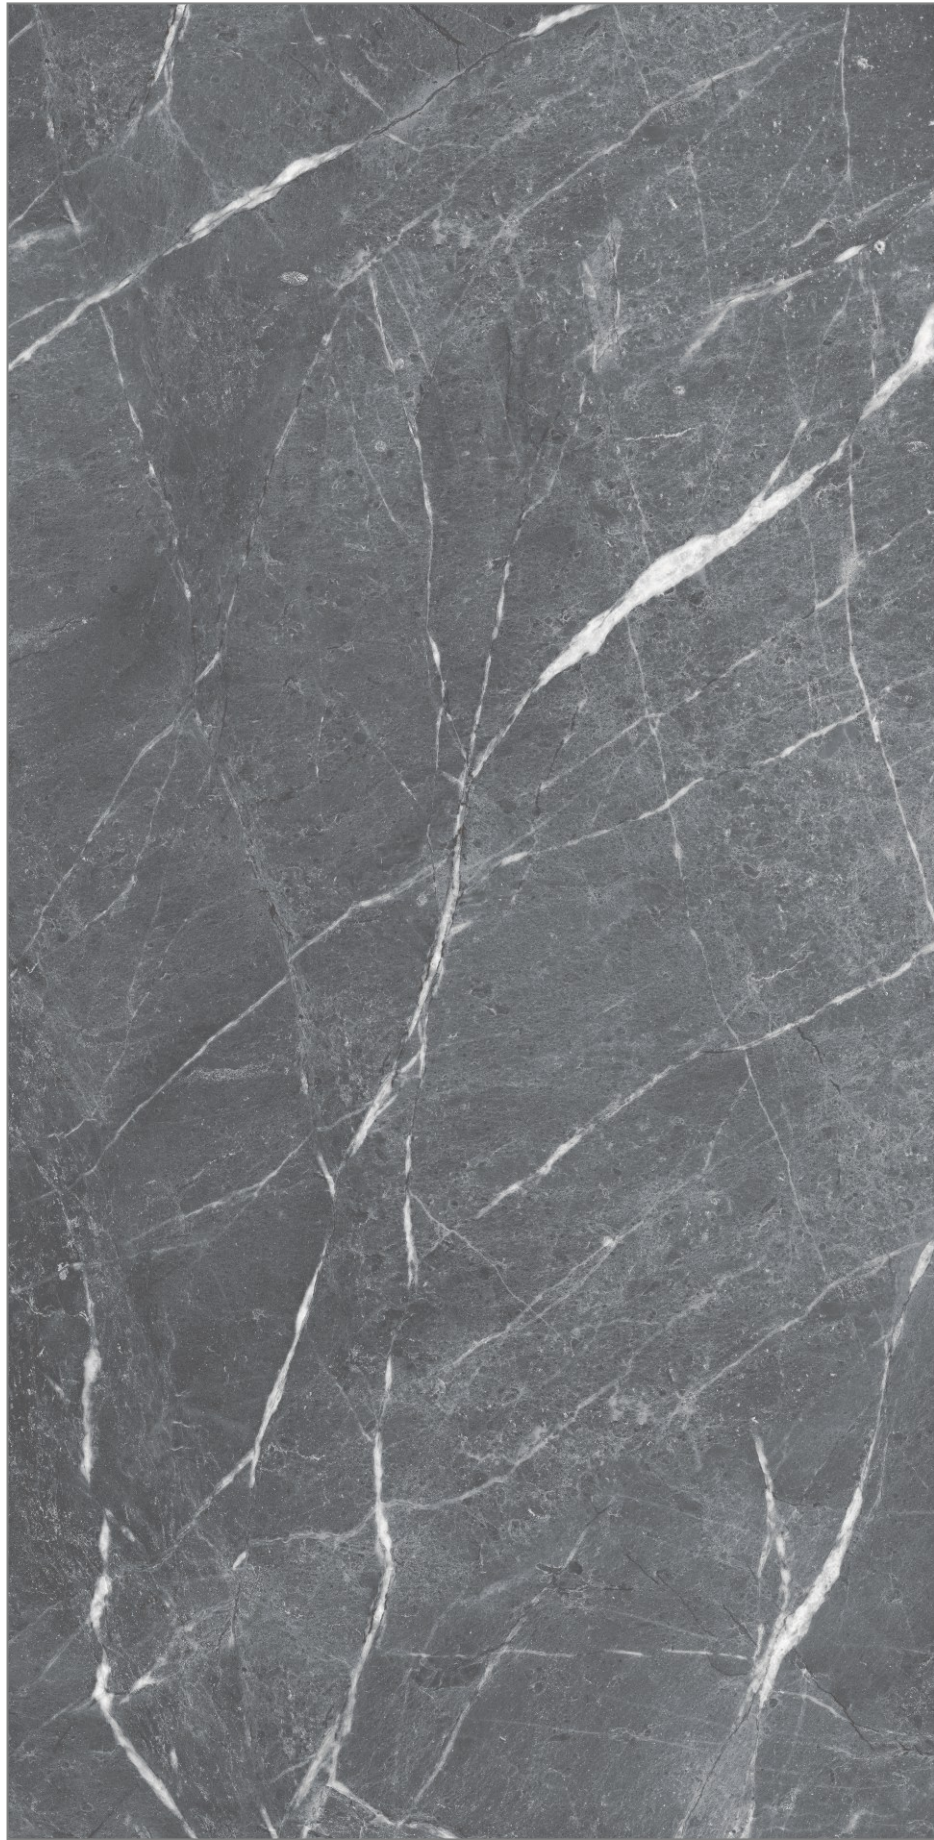

**Craft River
Grey**

**600x
1200MM**

**Glossy
Surface**

**04
Random**