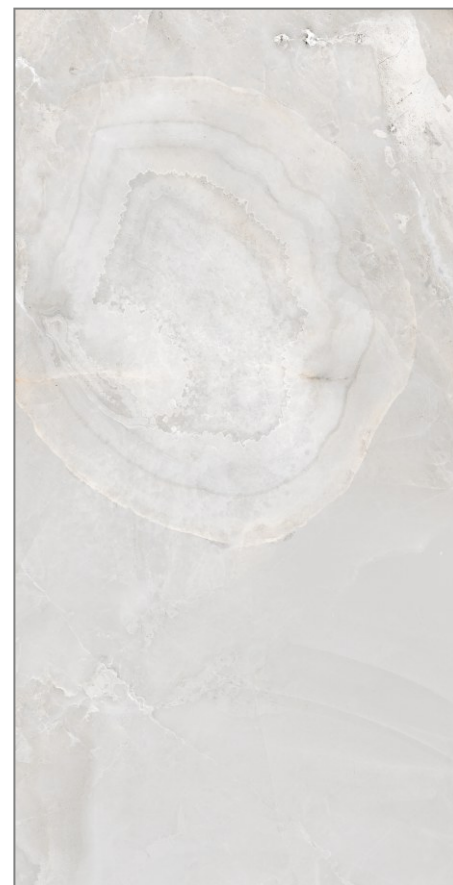

**Dolce
Bianco**

**600x
1200MM**

**Glossy
Surface**

**04
Random**

www.pengvinceramics.com