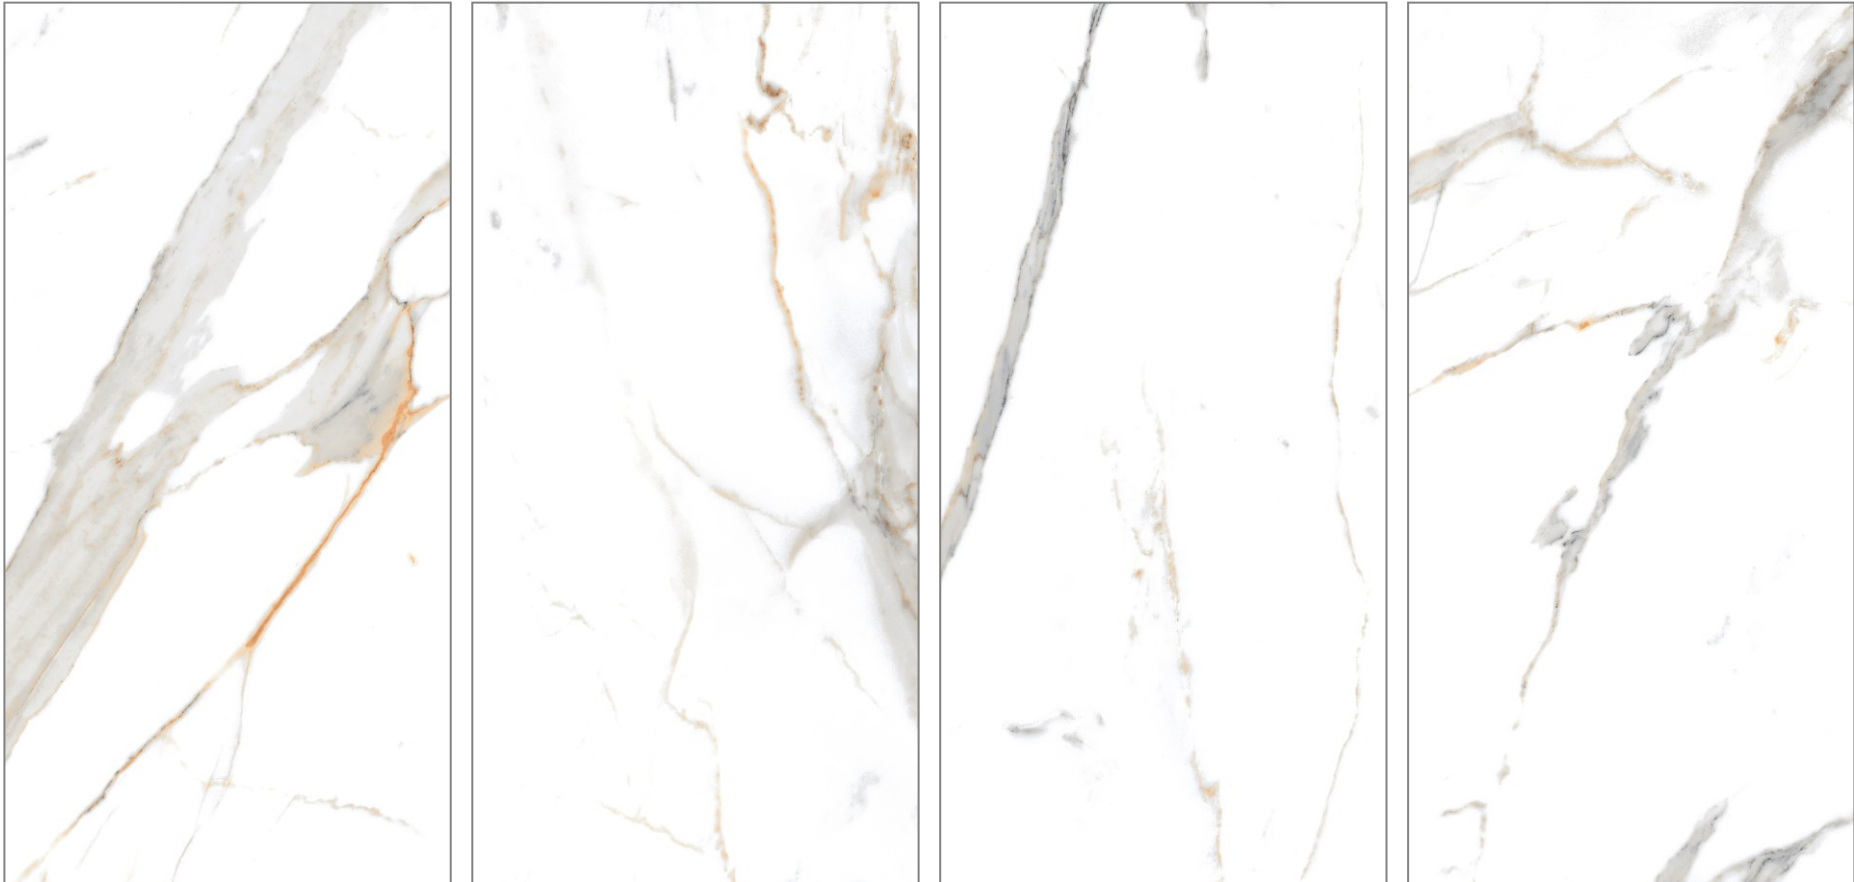

www.pengvinceramics.com