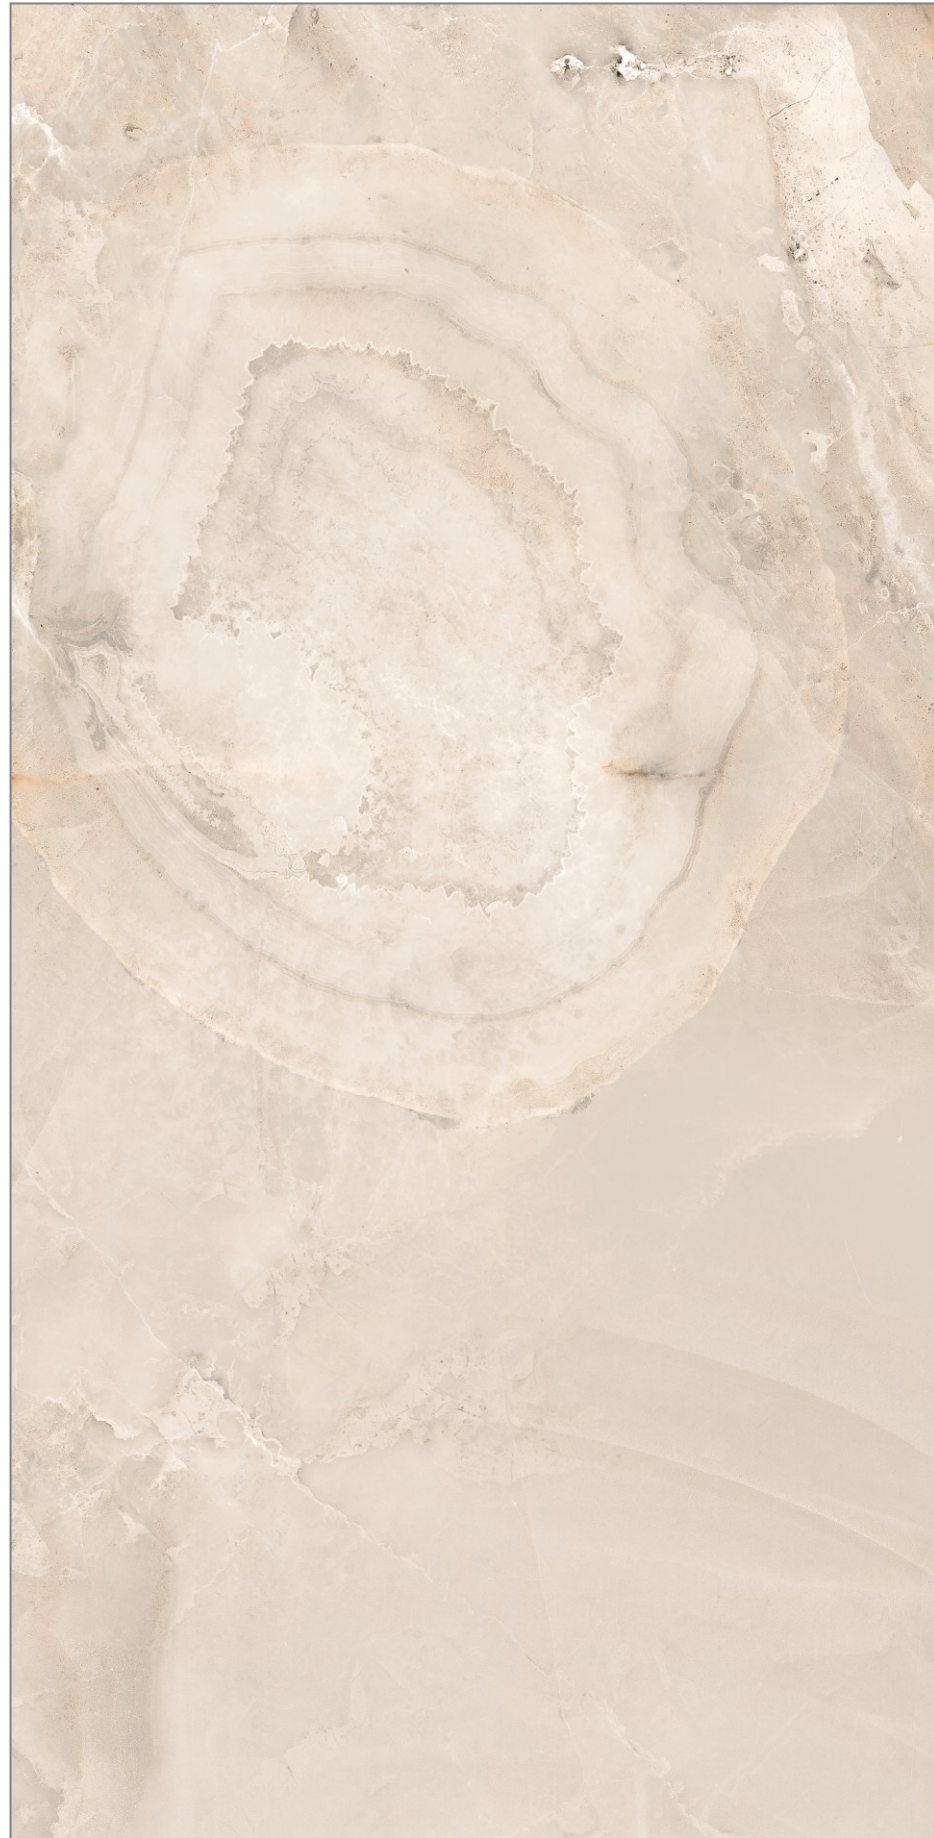

**Dolce
Brown**

**600x
1200MM**

**Glossy
Surface**

**04
Random**

www.pengvinceramics.com