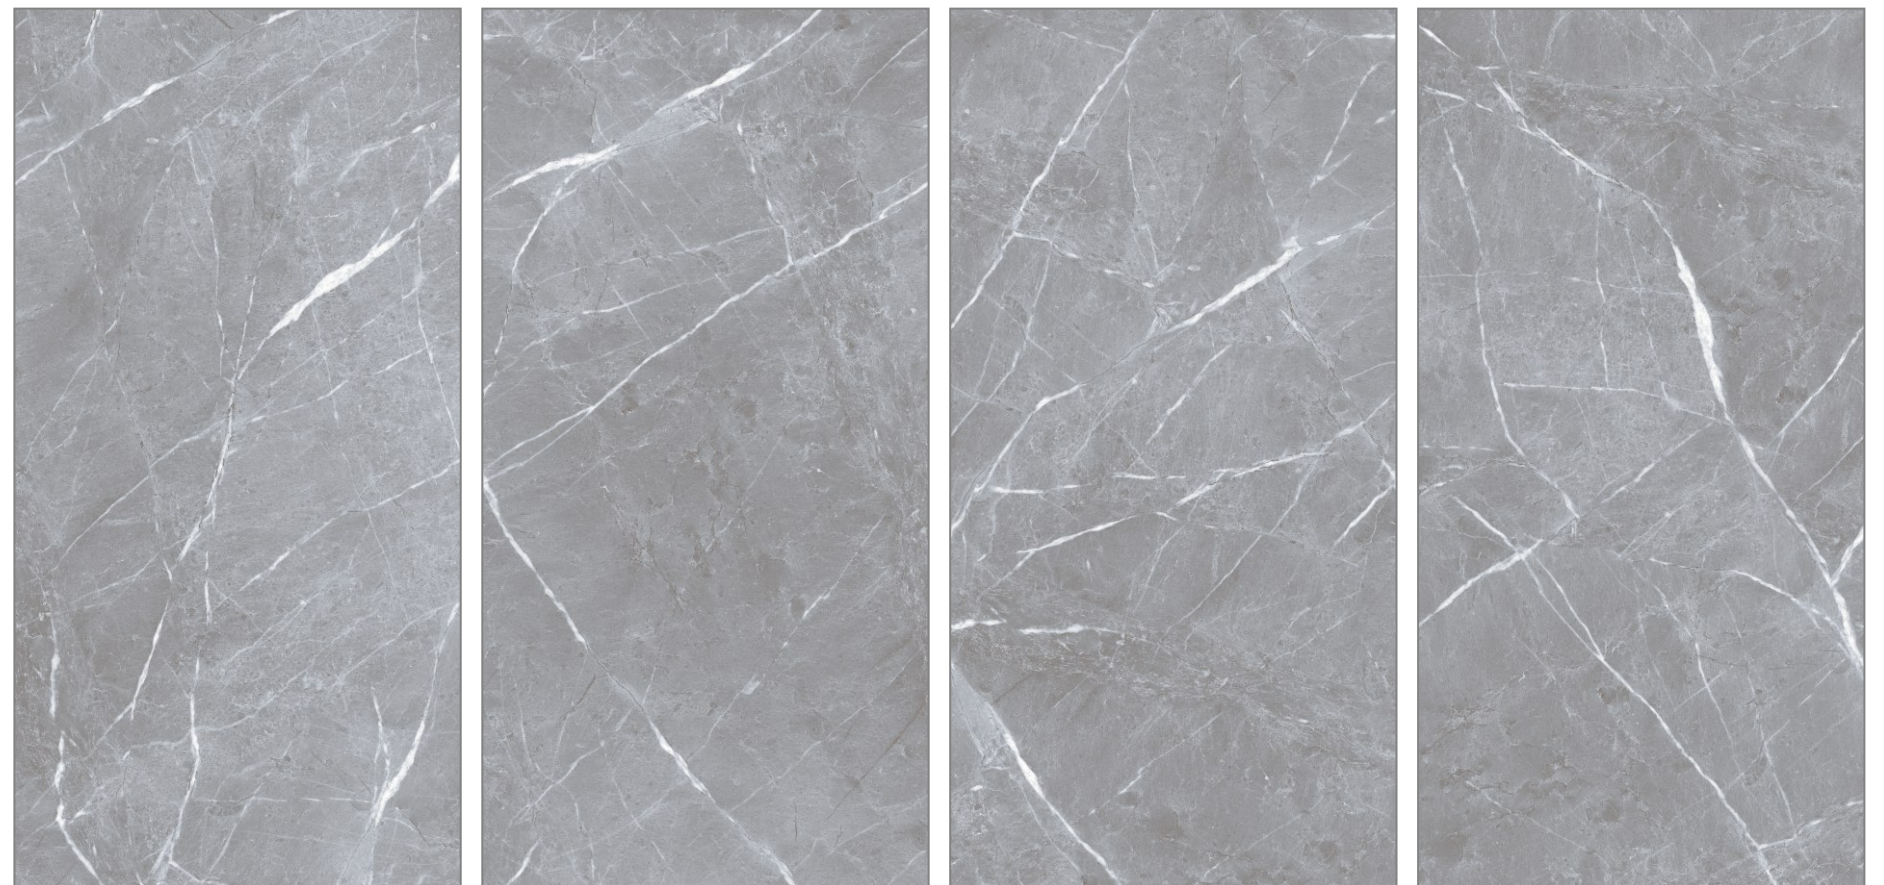

**Glossy
Surface**

**04
Random**

www.pengvinceramics.com

**Craft River
Bianco**

**600x
1200MM**

**Glossy
Surface**

**04
Random**

www.pengvinceramics.com