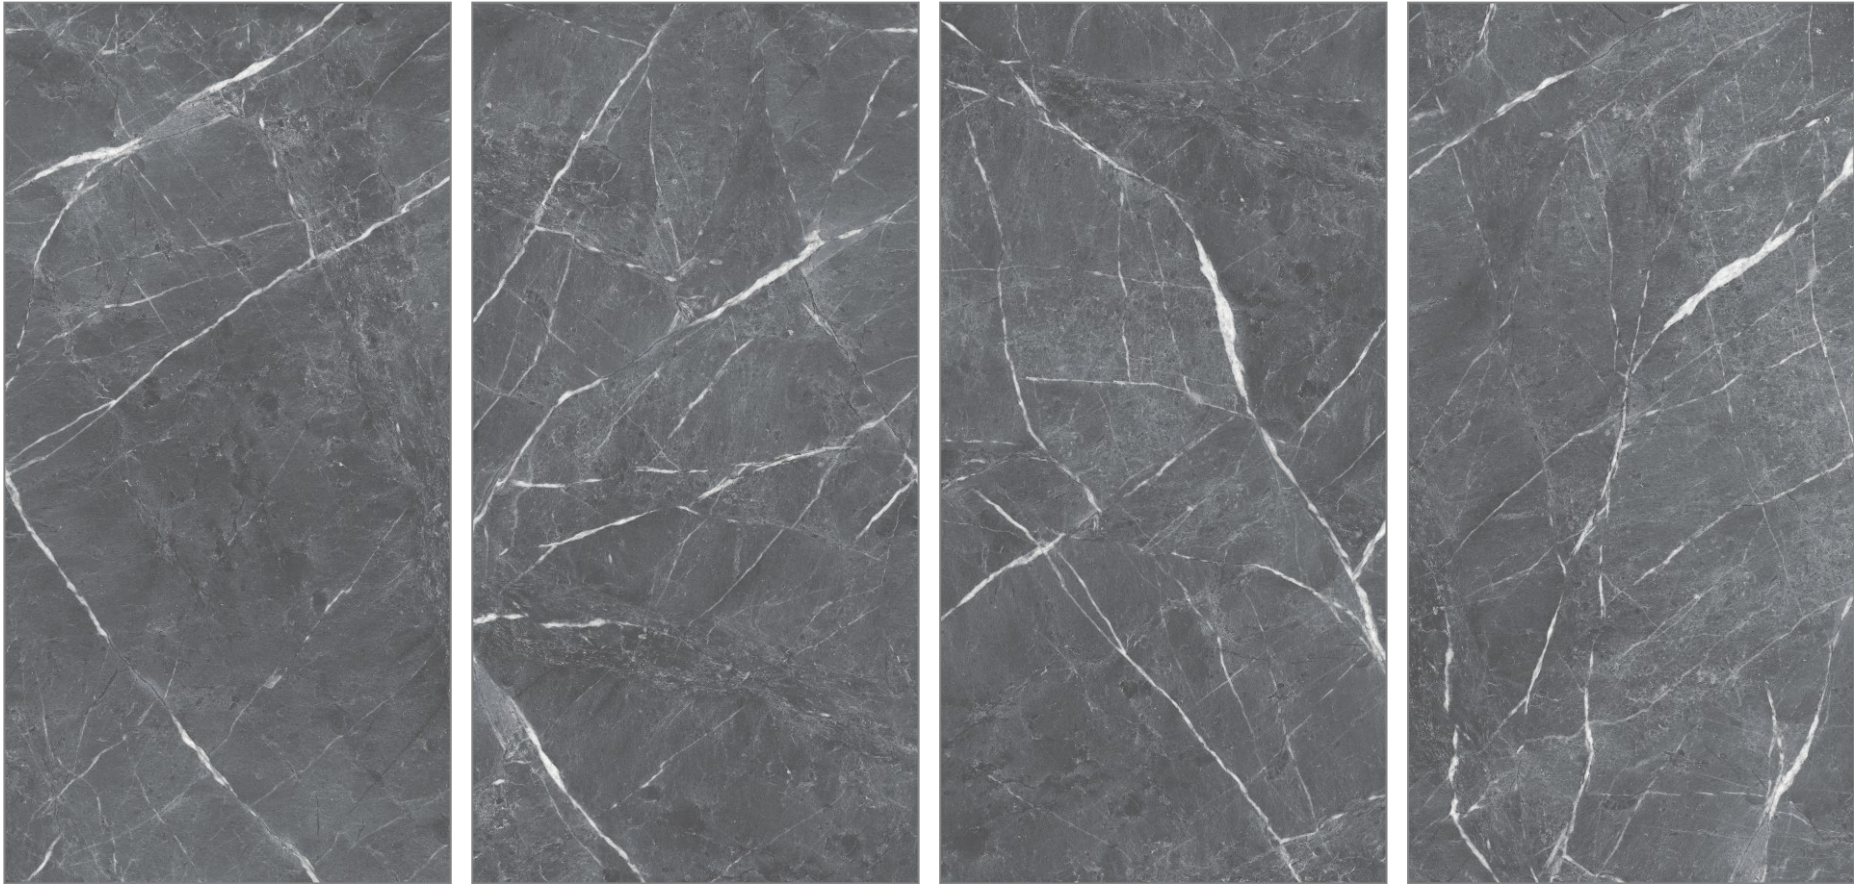

**Craft River
Grey**

**600x
1200MM**

**Glossy
Surface**

**04
Random**

www.pengvinceramics.com

**Crick
Gold**

**600x
1200MM**

**Glossy
Surface**