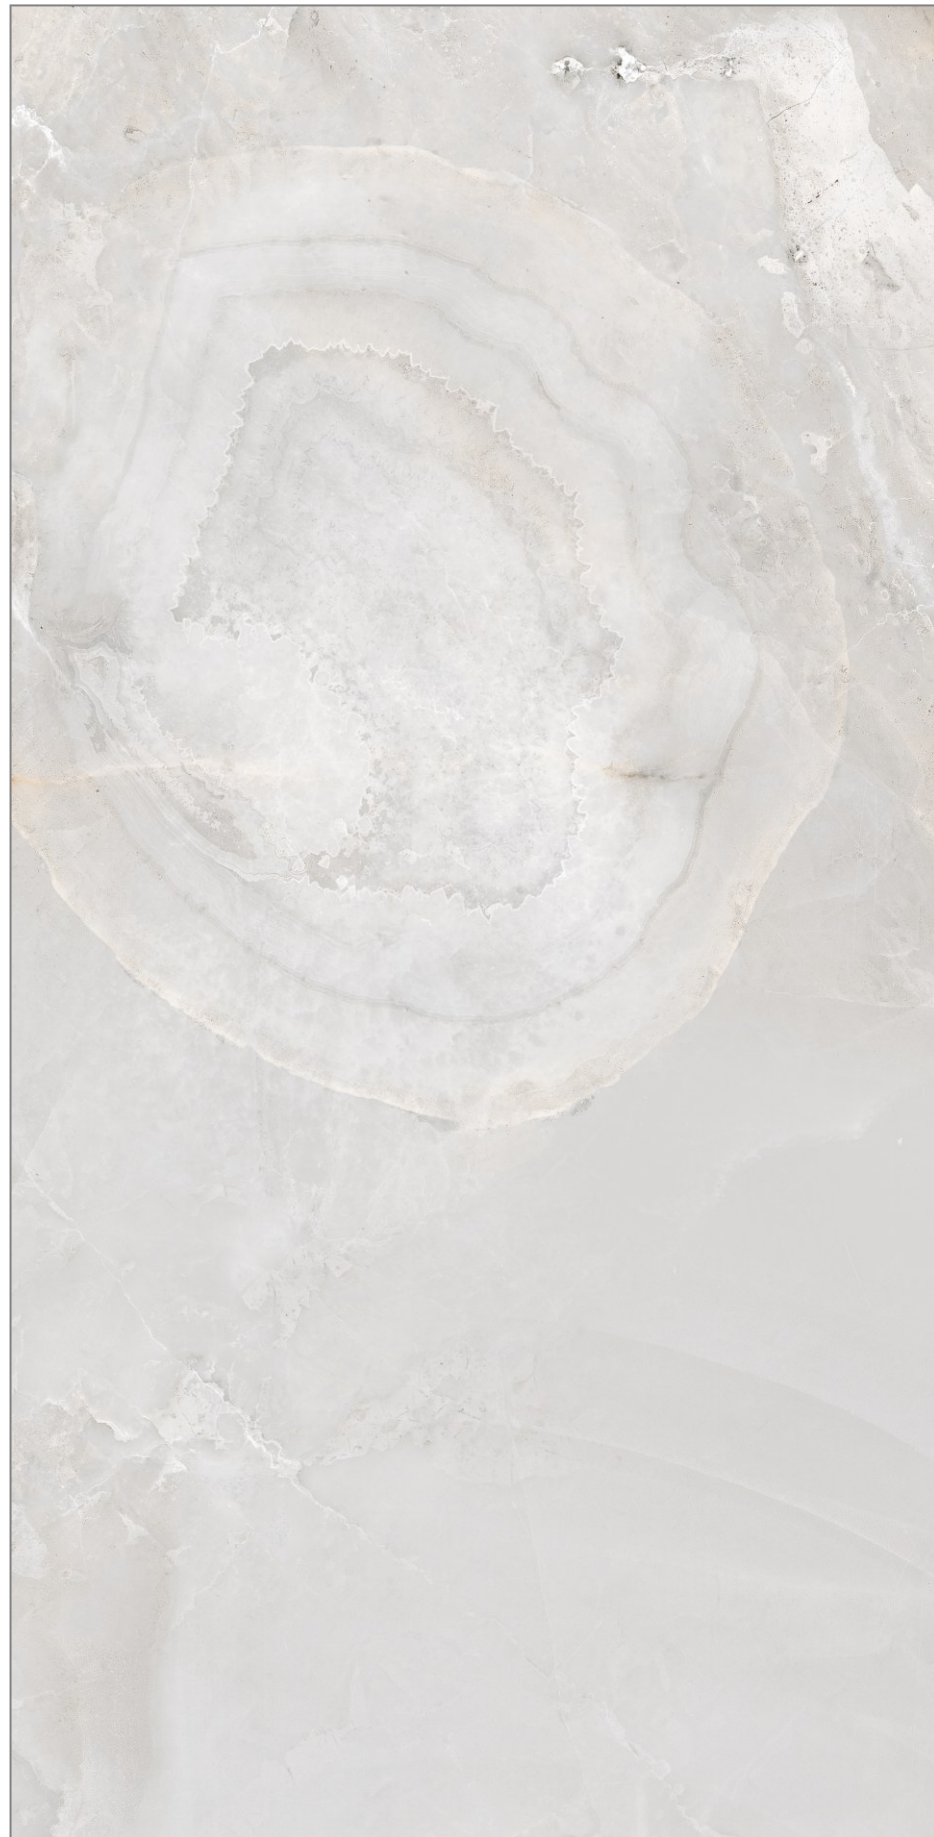

**Dolce
Bianco**

**600x
1200MM**

**Glossy
Surface**

**04
Random**

www.pengvinceramics.com