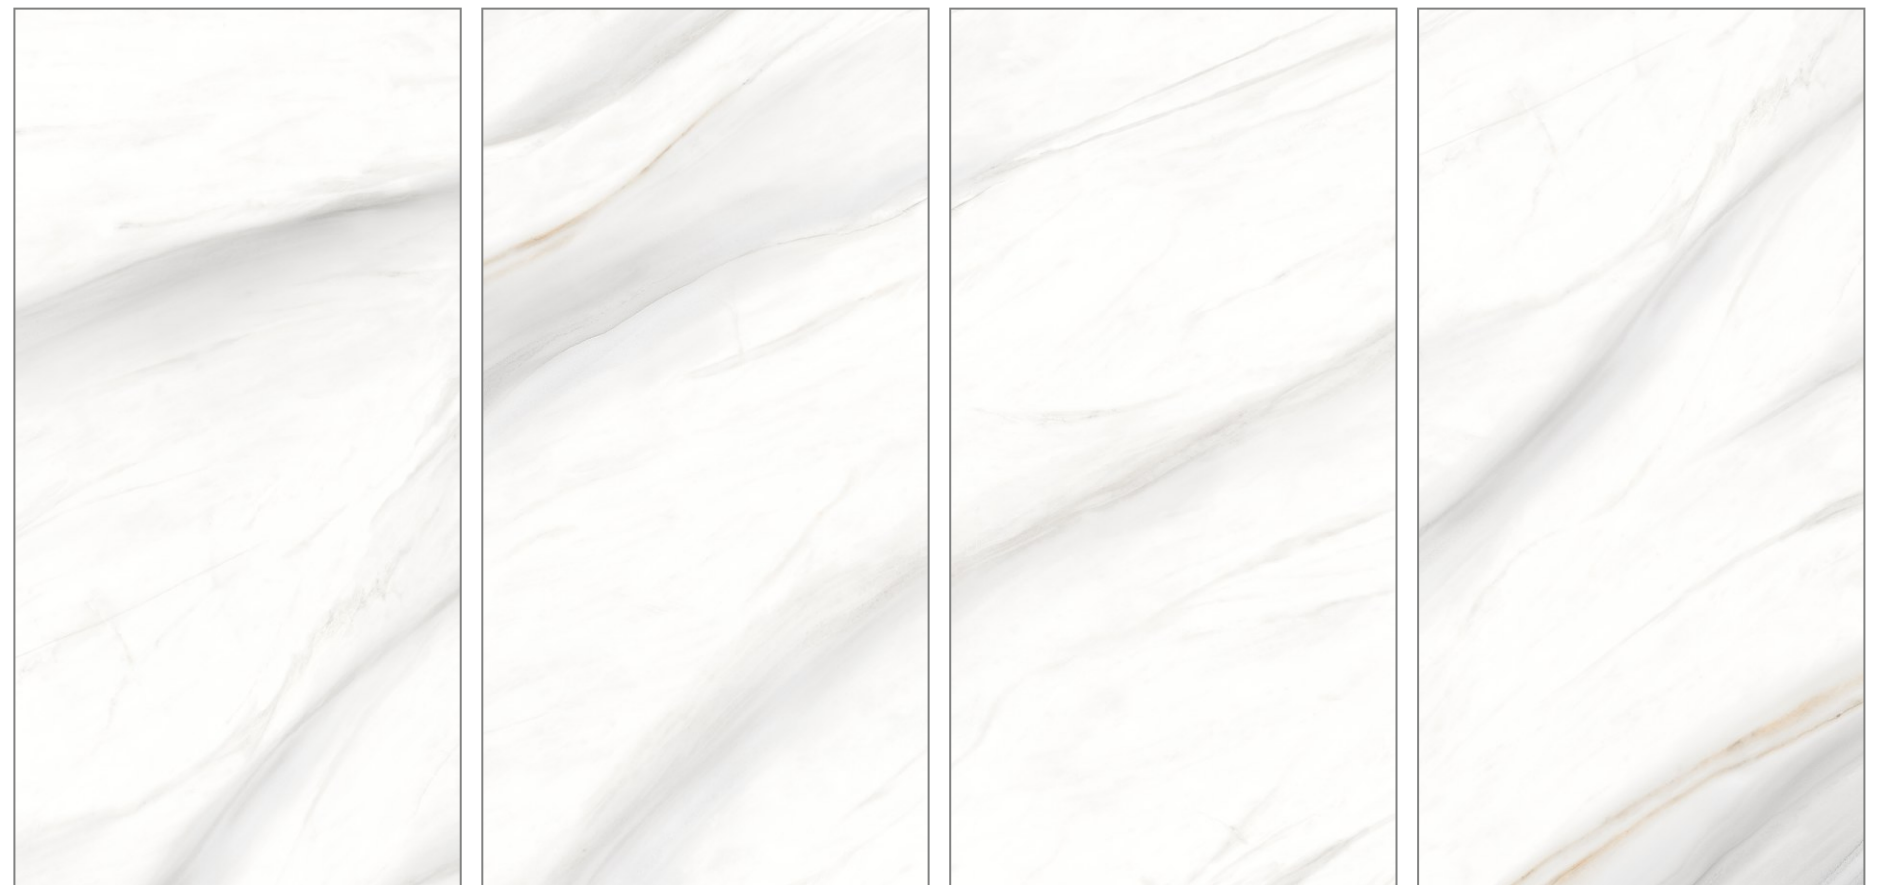

**Stela
Bianco**

**600x
1200MM**

**Glossy
Surface**

**04
Random**

www.pengvinceramics.com