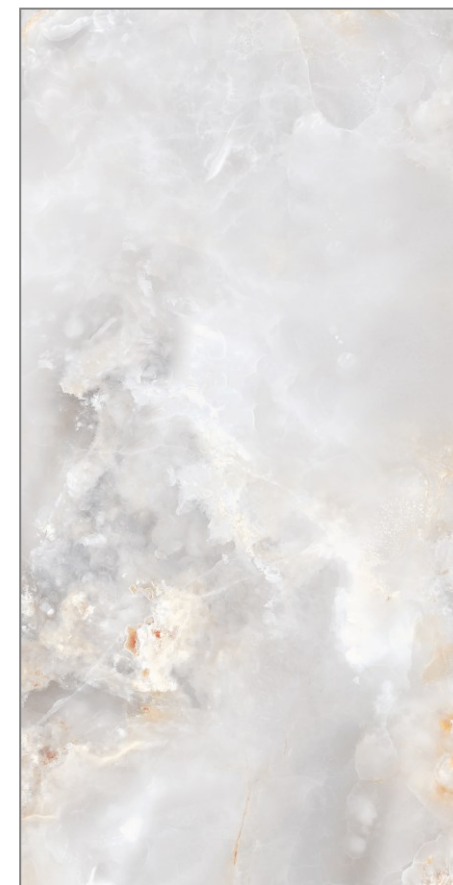

Glossy
Surface

04
Random

www.pengvinceramics.com

**Aqua
Broch**

**600x
1200MM**

**Glossy
Surface**

**04
Random**

www.pengvinceramics.com