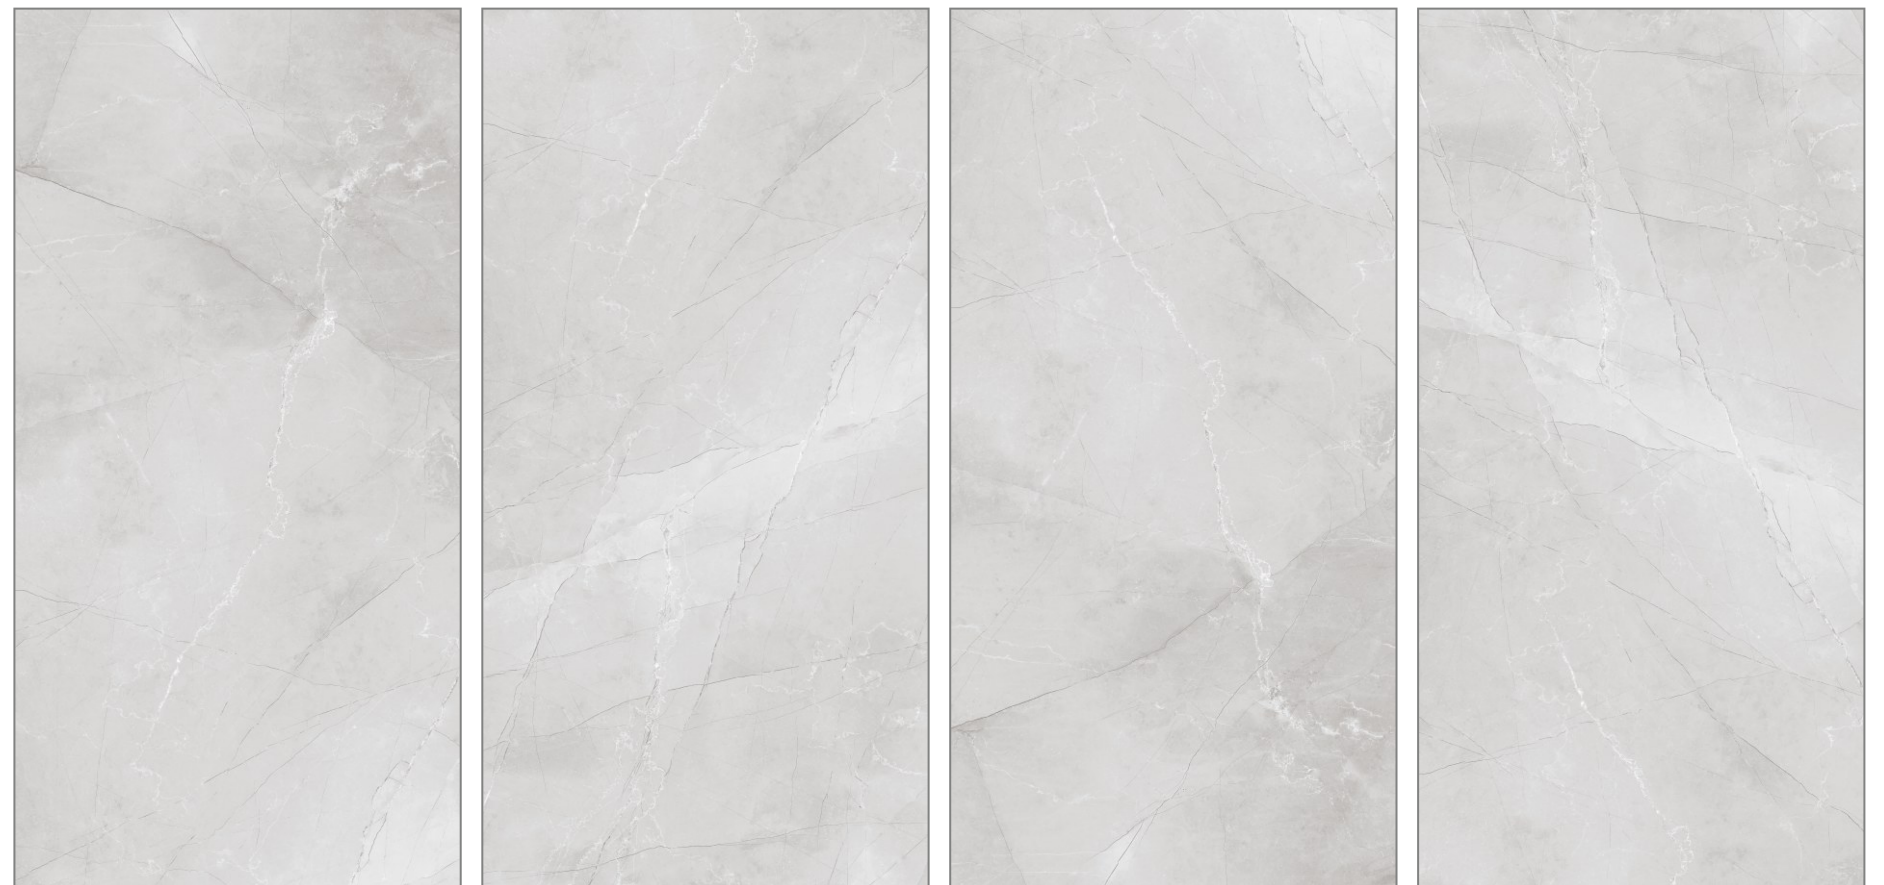

**Jorden
Bianco**

**600x
1200MM**

**Glossy
Surface**

**04
Random**

www.pengvinceramics.com