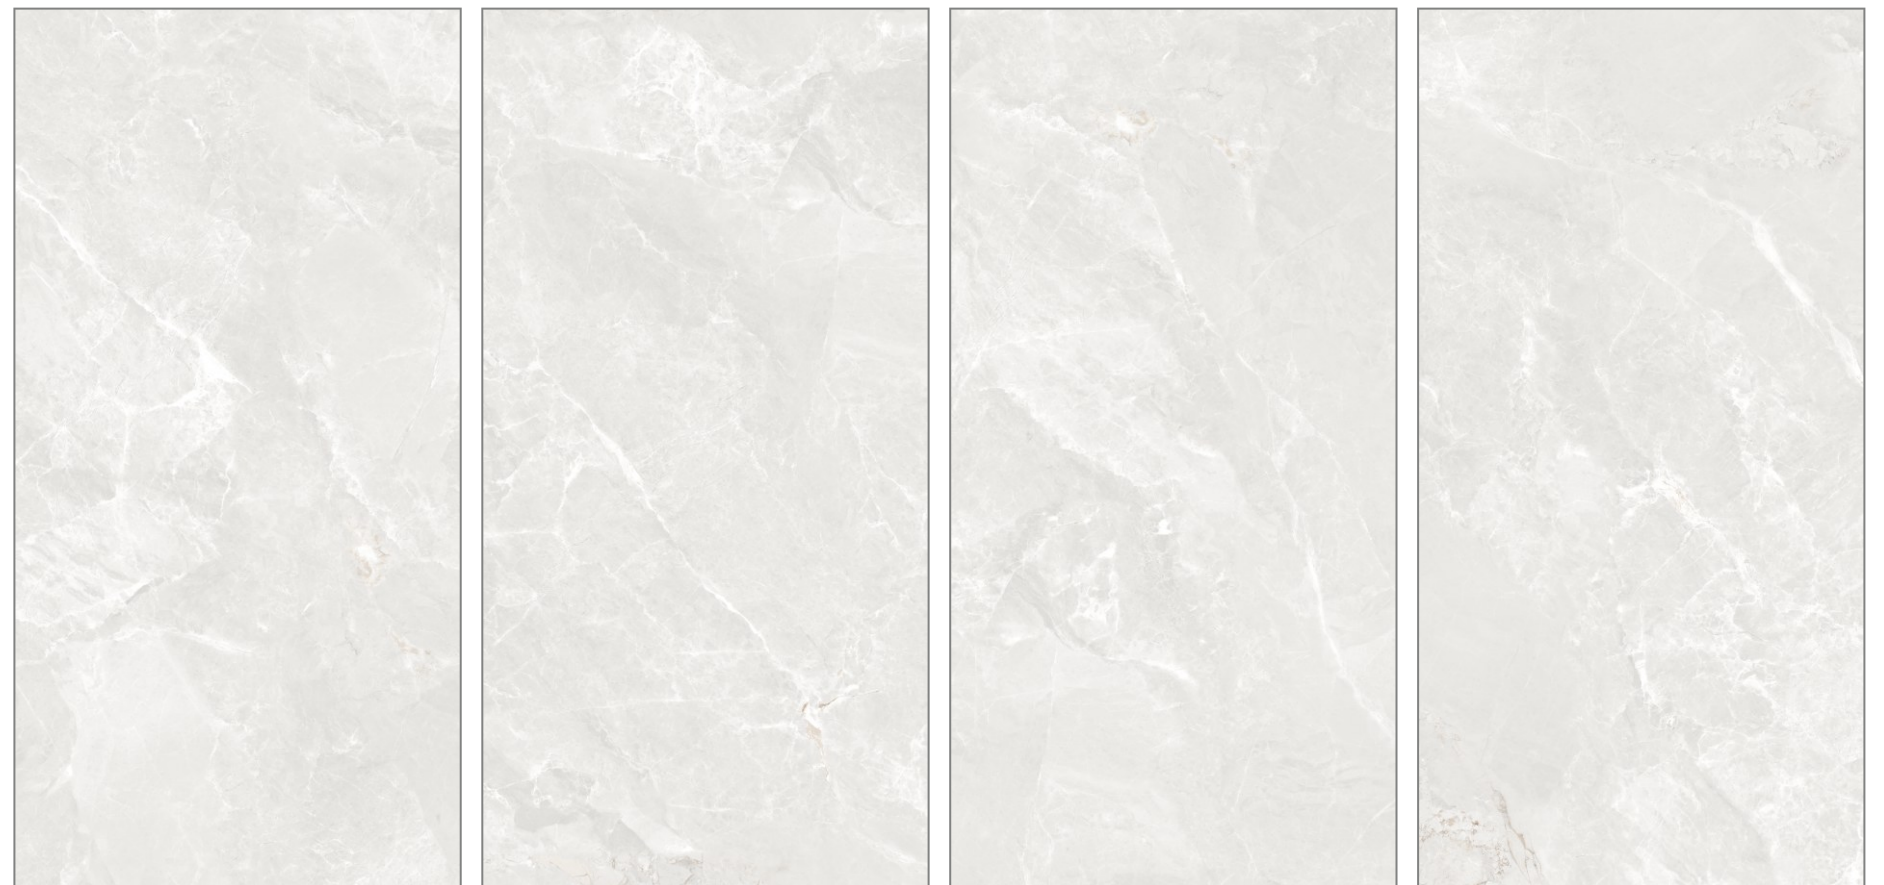

**Glossy
Surface**

**04
Random**

www.pengvinceramics.com

**Volga
Bianco**

**600x
1200MM**

**Glossy
Surface**

**04
Random**

www.pengvinceramics.com