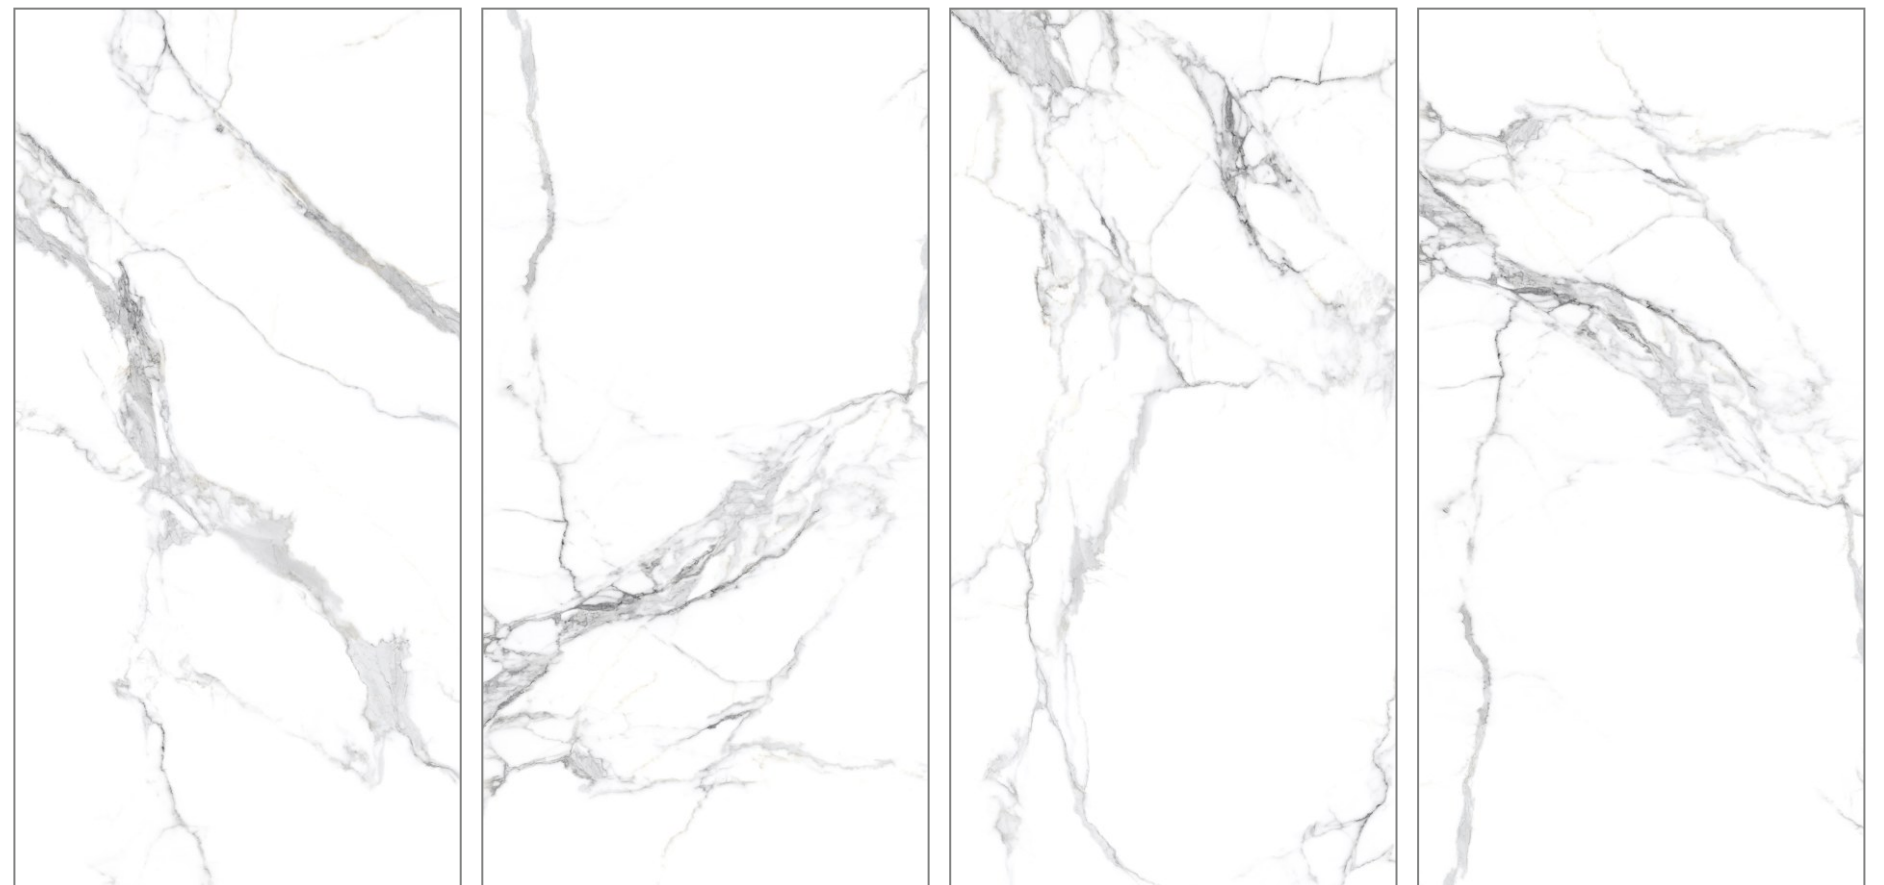

**Sathvario
Cezze**

**600x
1200MM**

**Glossy
Surface**

**03
Random**

www.pengvinceramics.com