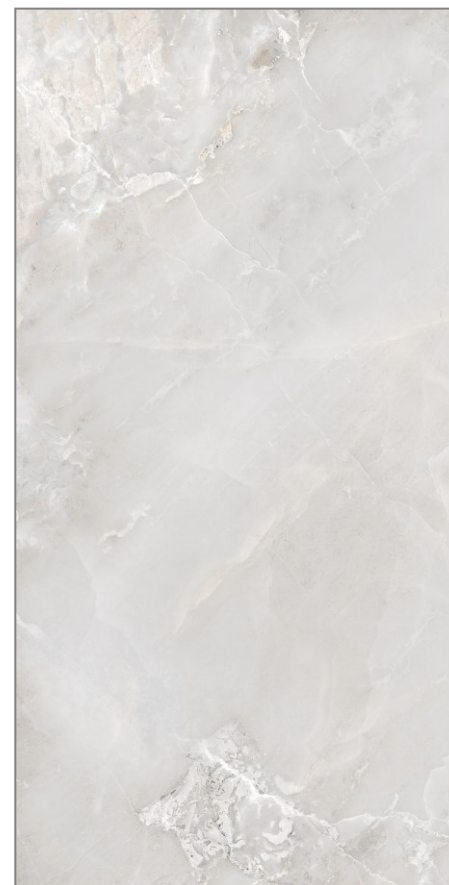

**Dolce
Bianco**

**600x
1200MM**

**Glossy
Surface**

**04
Random**

www.pengvinceramics.com