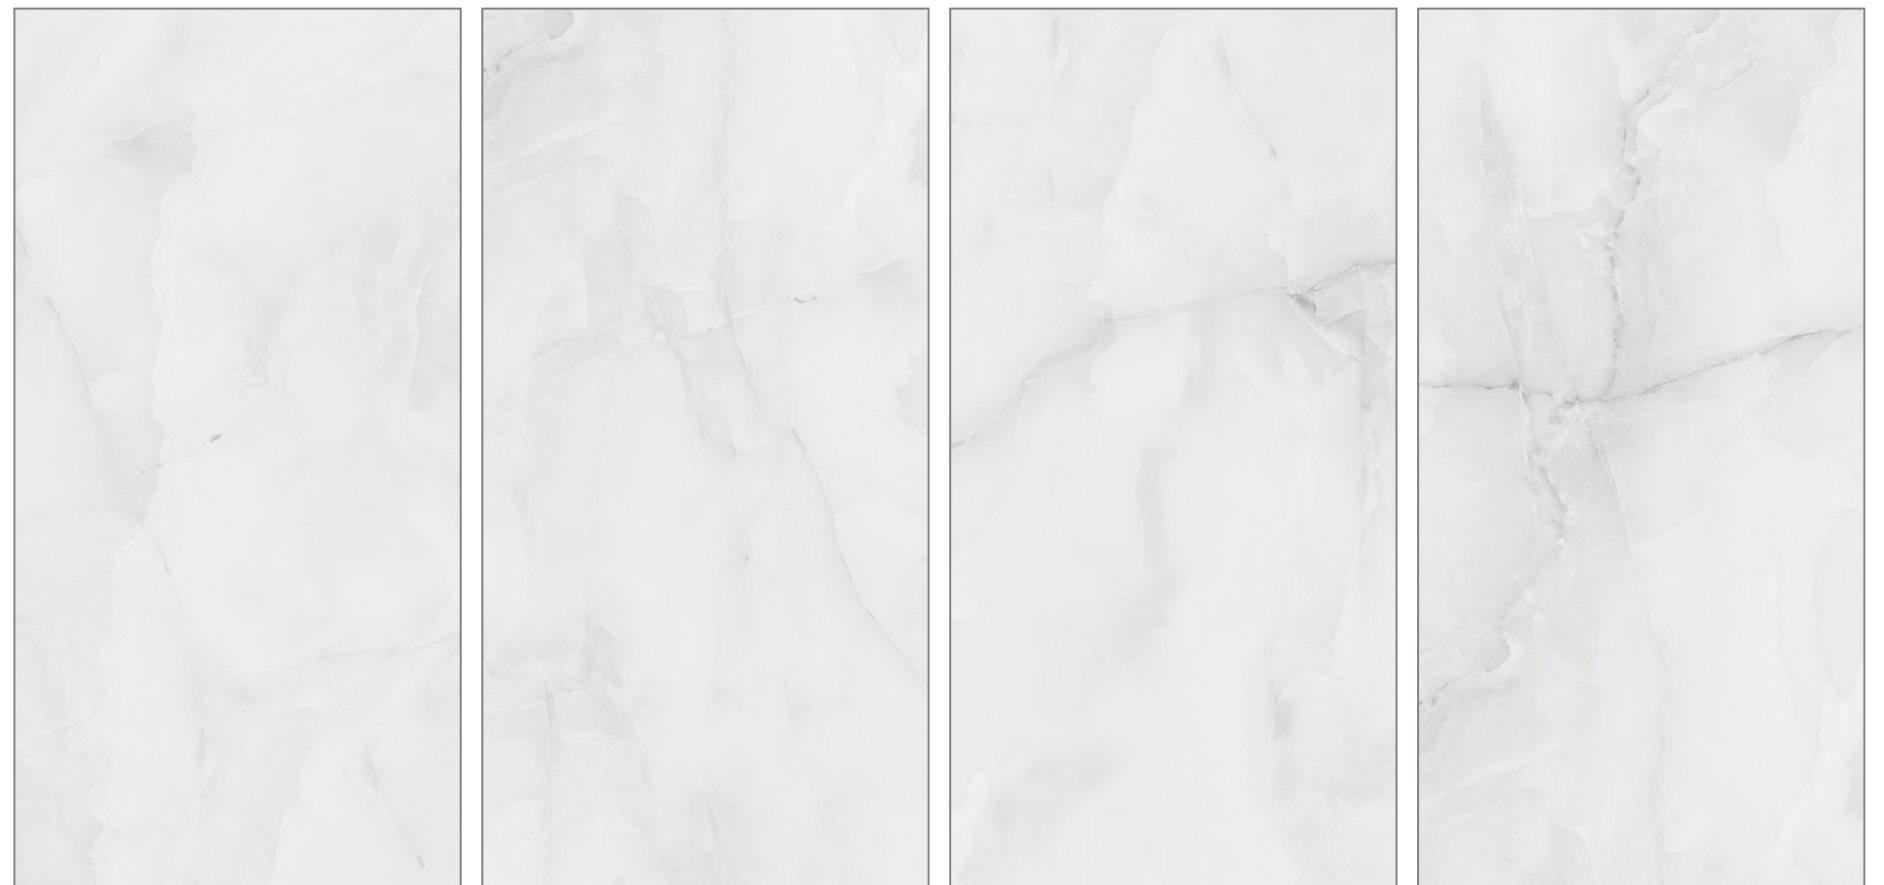

**Aquarius Onyx
Grey**

**600x
1200MM**

**Glossy
Surface**

**04
Random**

www.pengvinceramics.com