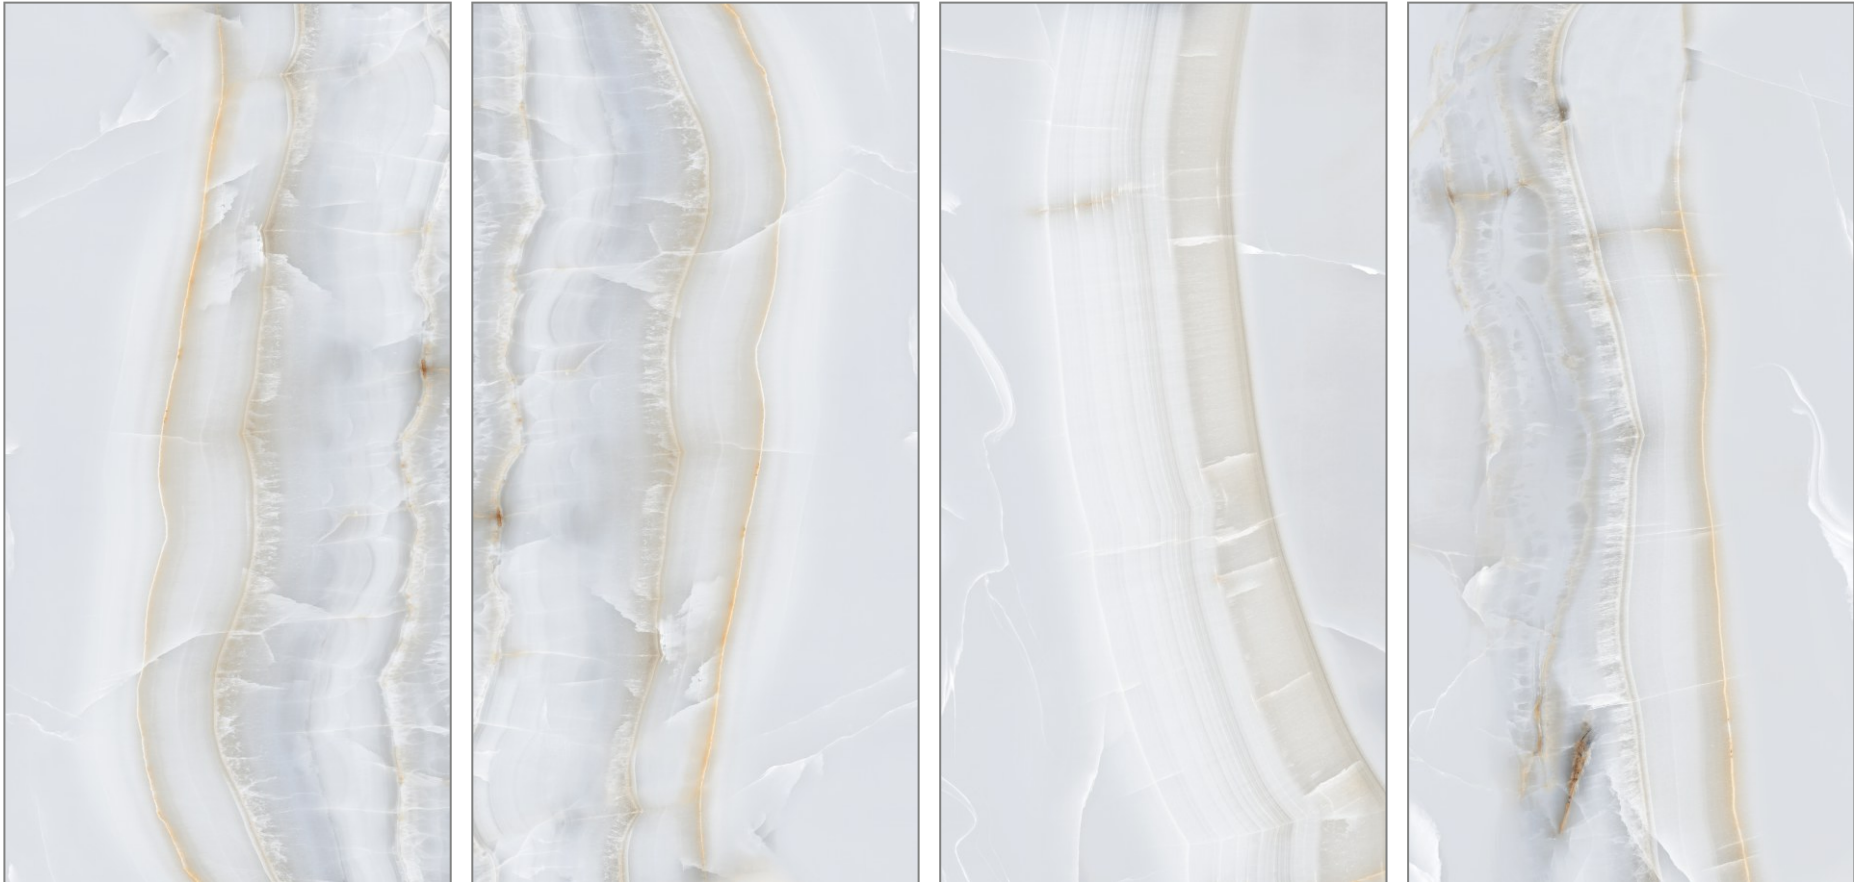

www.pengvinceramics.com