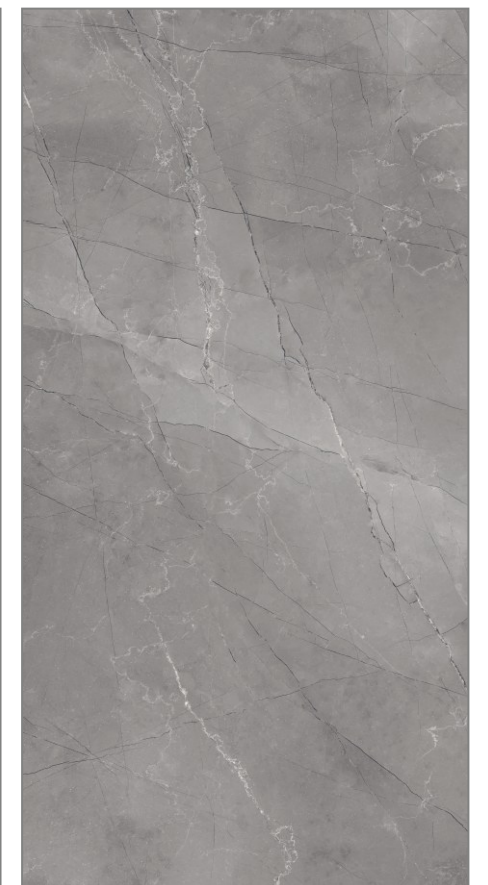

**Glossy
Surface**

**04
Random**

www.pengvinceramics.com

**Jorden
Grey**

**600x
1200MM**

**Glossy
Surface**

**04
Random**

www.pengvinceramics.com