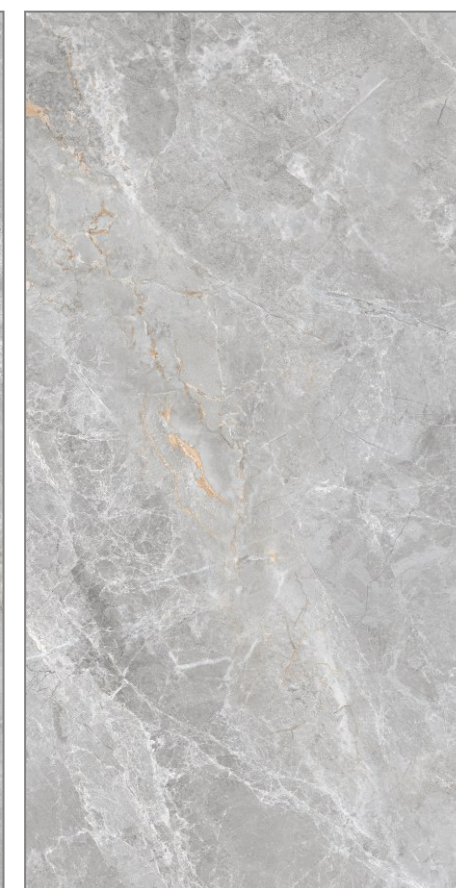

**Himaliya
Grey**

**600x
1200MM**

**Glossy
Surface**

**04
Random**

www.pengvinceramics.com