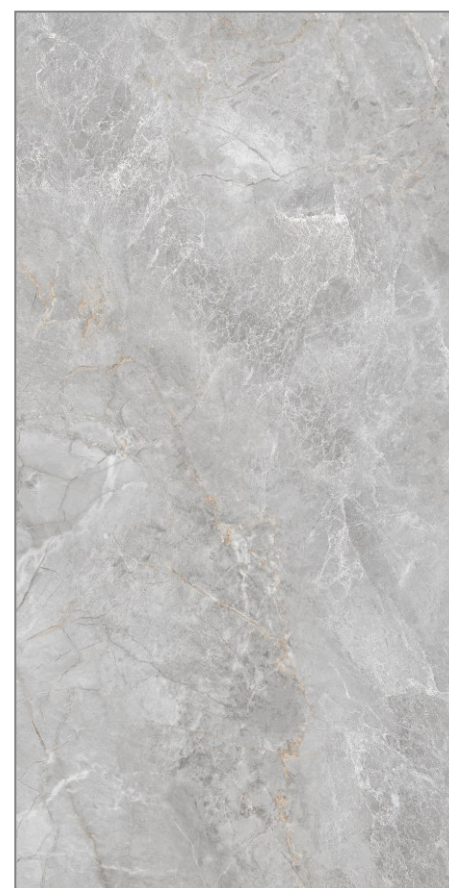

**Himaliya
Grey**

**600x
1200MM**

**Glossy
Surface**

**04
Random**

www.pengvinceramics.com