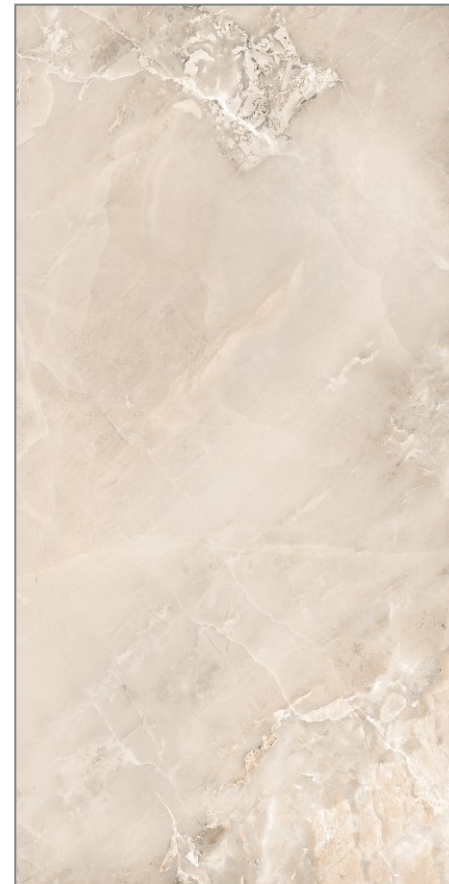

**Dolce
Brown**

**600x
1200MM**

**Glossy
Surface**

**04
Random**

www.pengvinceramics.com