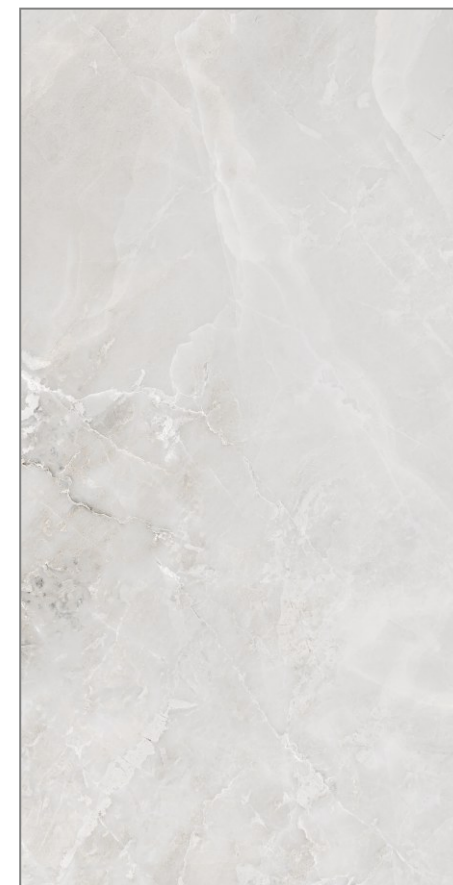

**Dolce
Bianco**

**600x
1200MM**

**Glossy
Surface**

**04
Random**

www.pengvinceramics.com