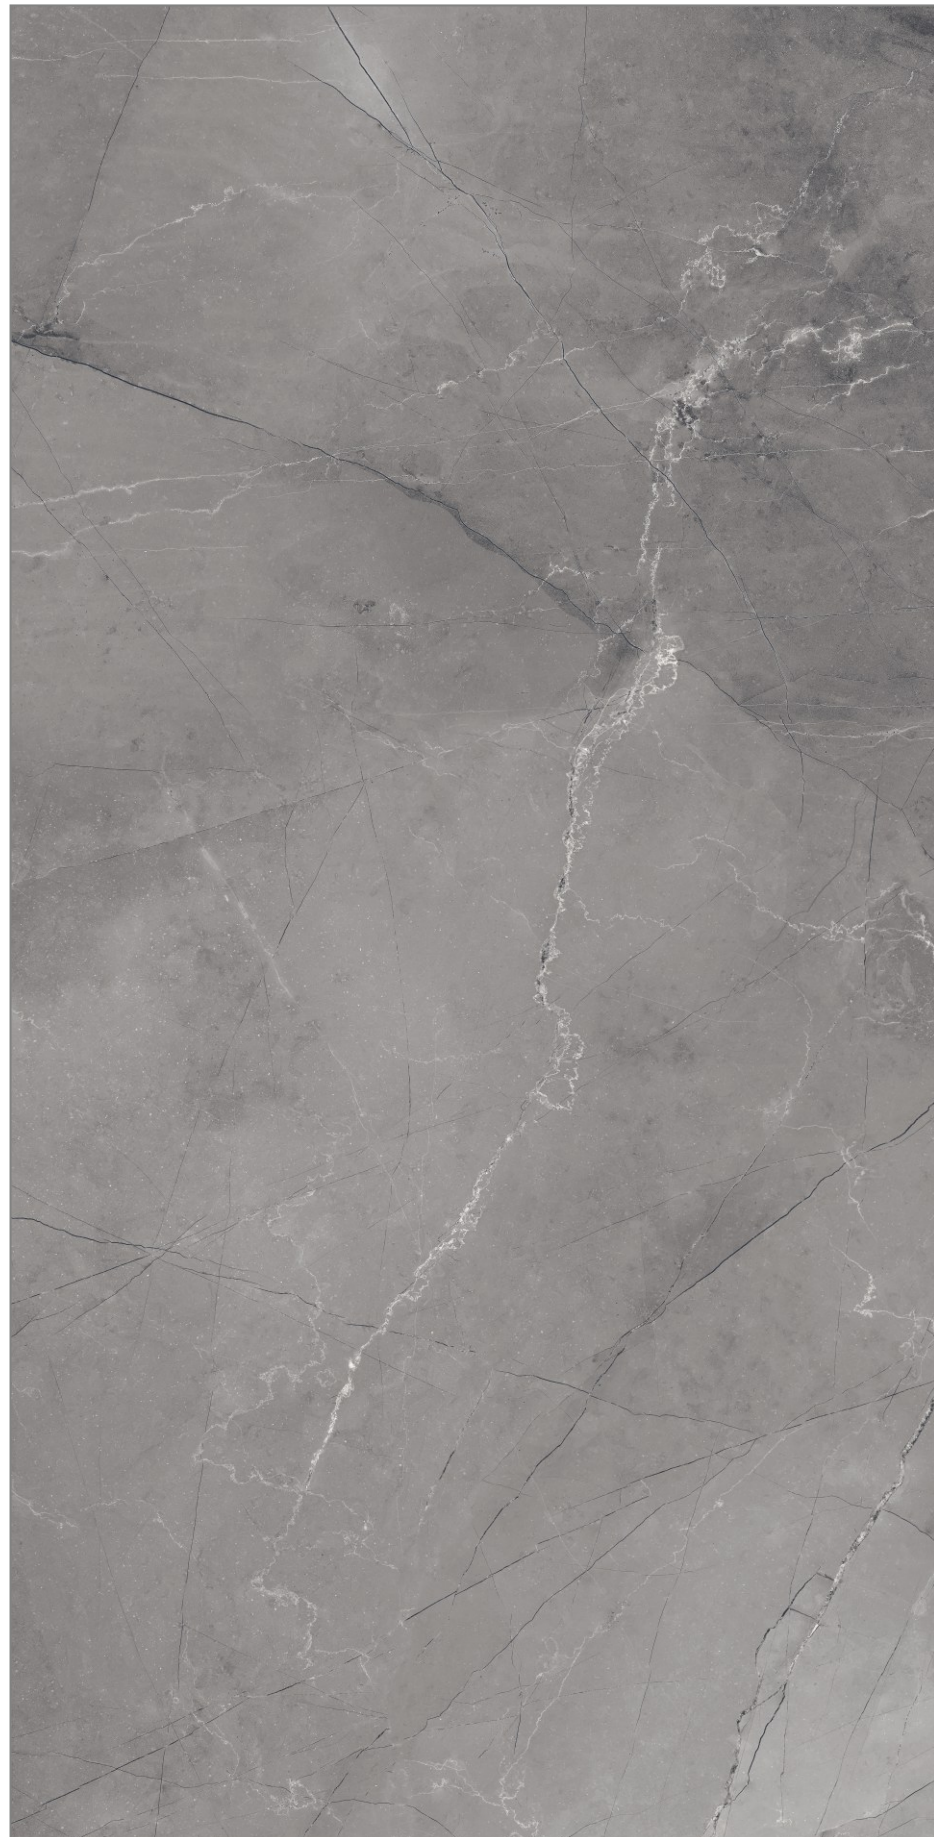

**Glossy
Surface**

**04
Random**

www.pengvinceramics.com

**Jorden
Grey**

**600x
1200MM**

**Glossy
Surface**

**04
Random**

www.pengvinceramics.com