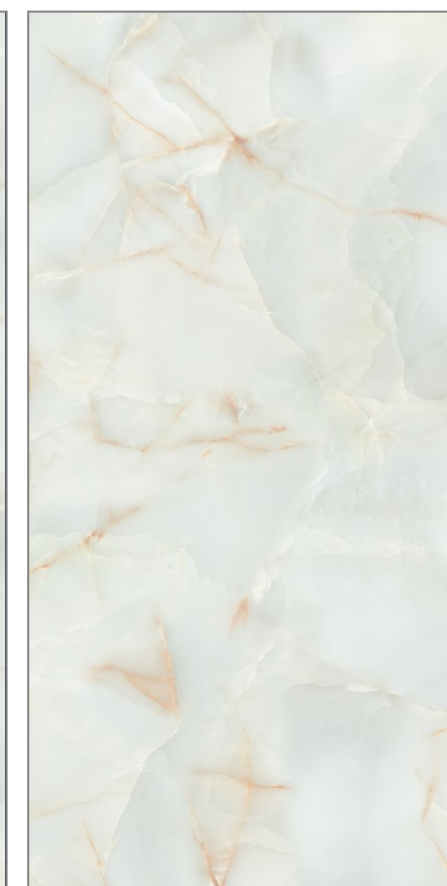

**Multy
Onyx**

**600x
1200MM**

**Glossy
Suraface**

**04
Random**

www.pengvinceramics.com