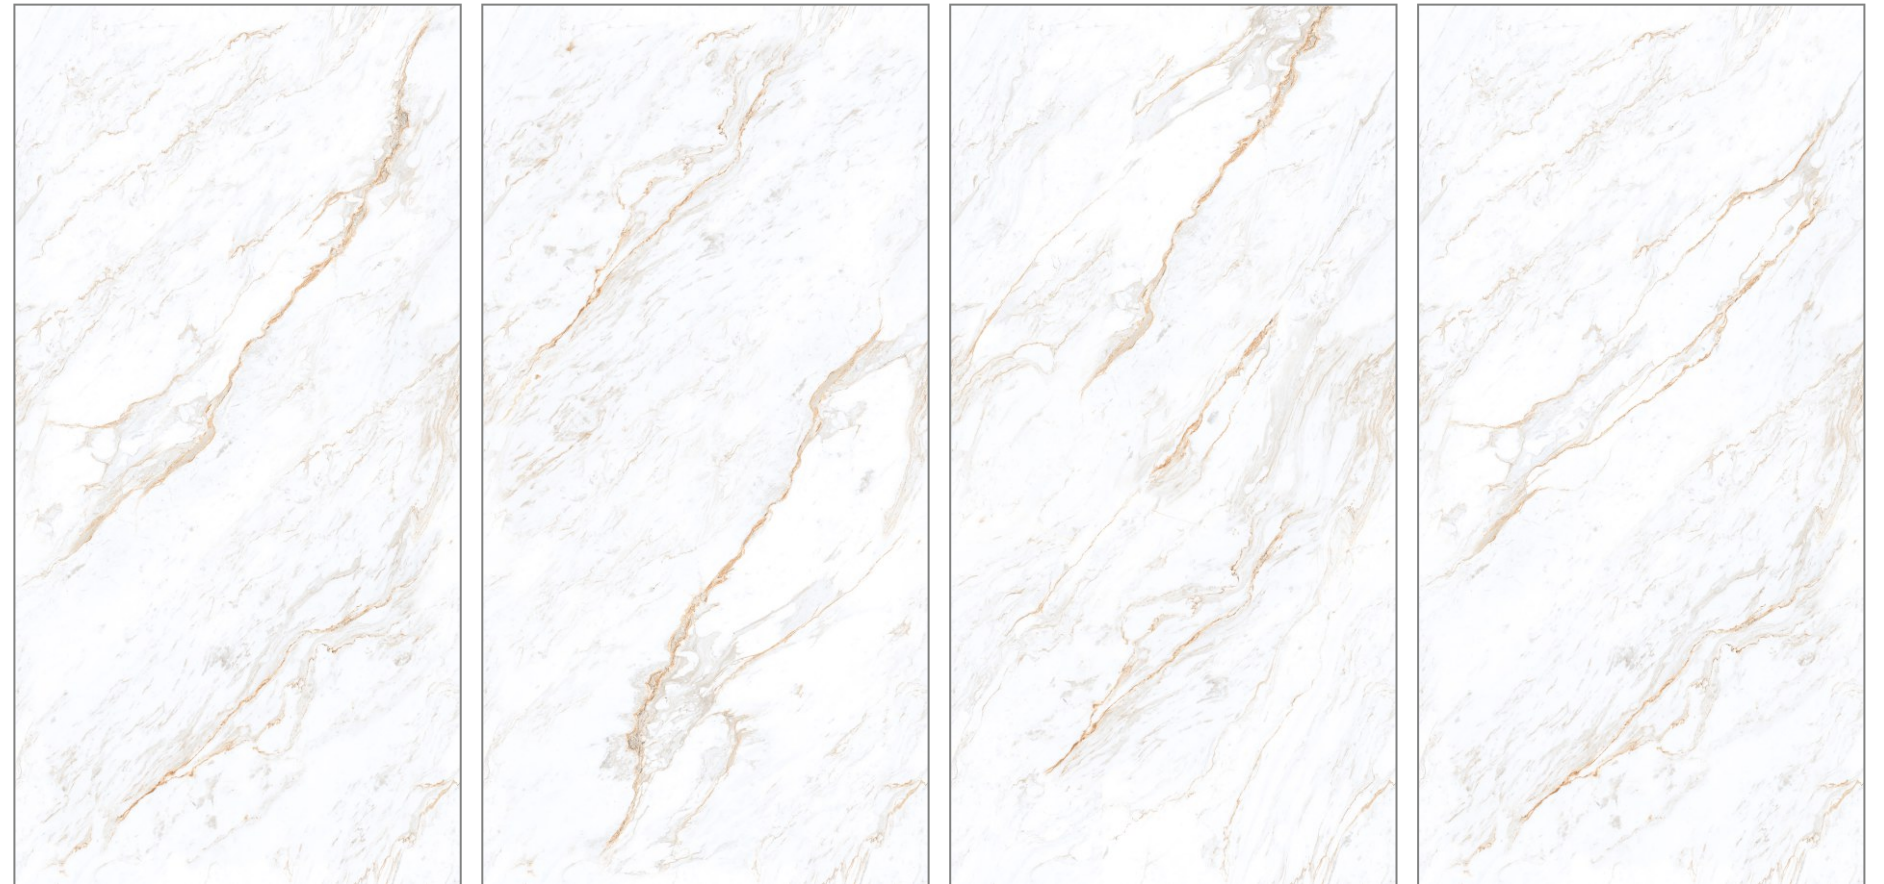

**Glossy
Surface**

**04
Random**

www.pengvinceramics.com

**Taj Mahel
White**

**600x
1200MM**

**Glossy
Surface**

**04
Random**

www.pengvinceramics.com