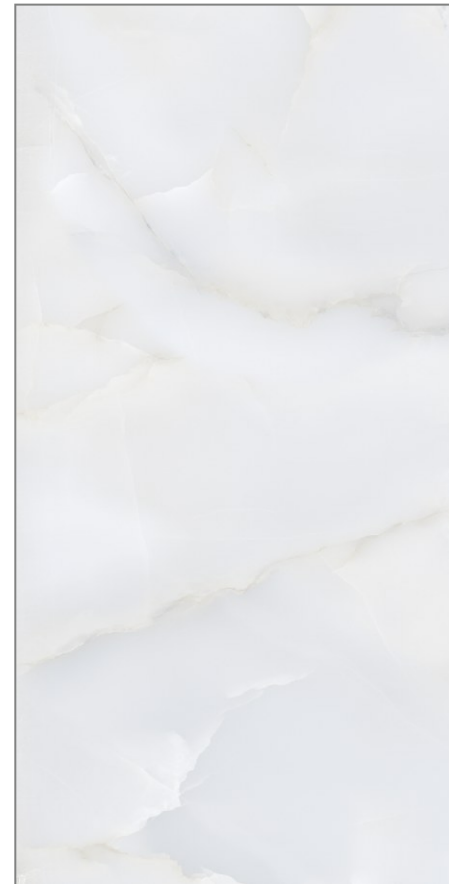

**Sky Onxy
Grey**

**600x
1200MM**

**Glossy
Surface**

**04
Random**

www.pengvinceramics.com