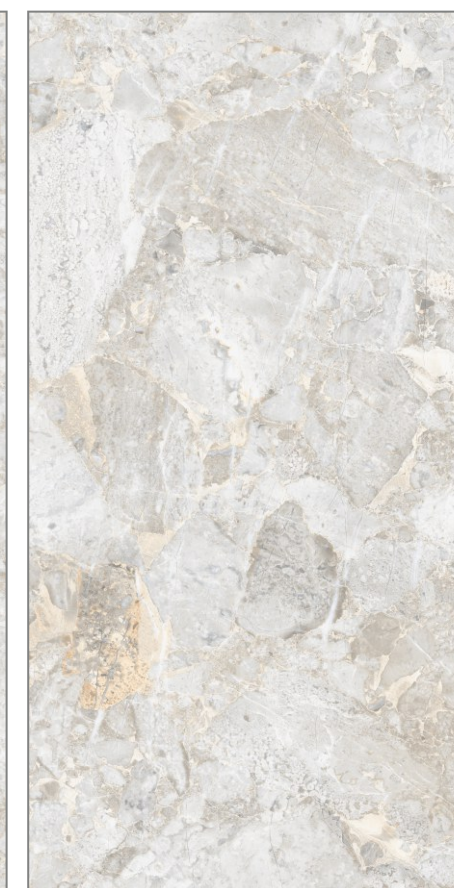

**600x
1200MM**

**Glossy
Surface**

**04
Random**

www.pengvinceramics.com

**Statuario
Gold**

**600x
1200MM**

**Glossy
Surface**

**04
Random**