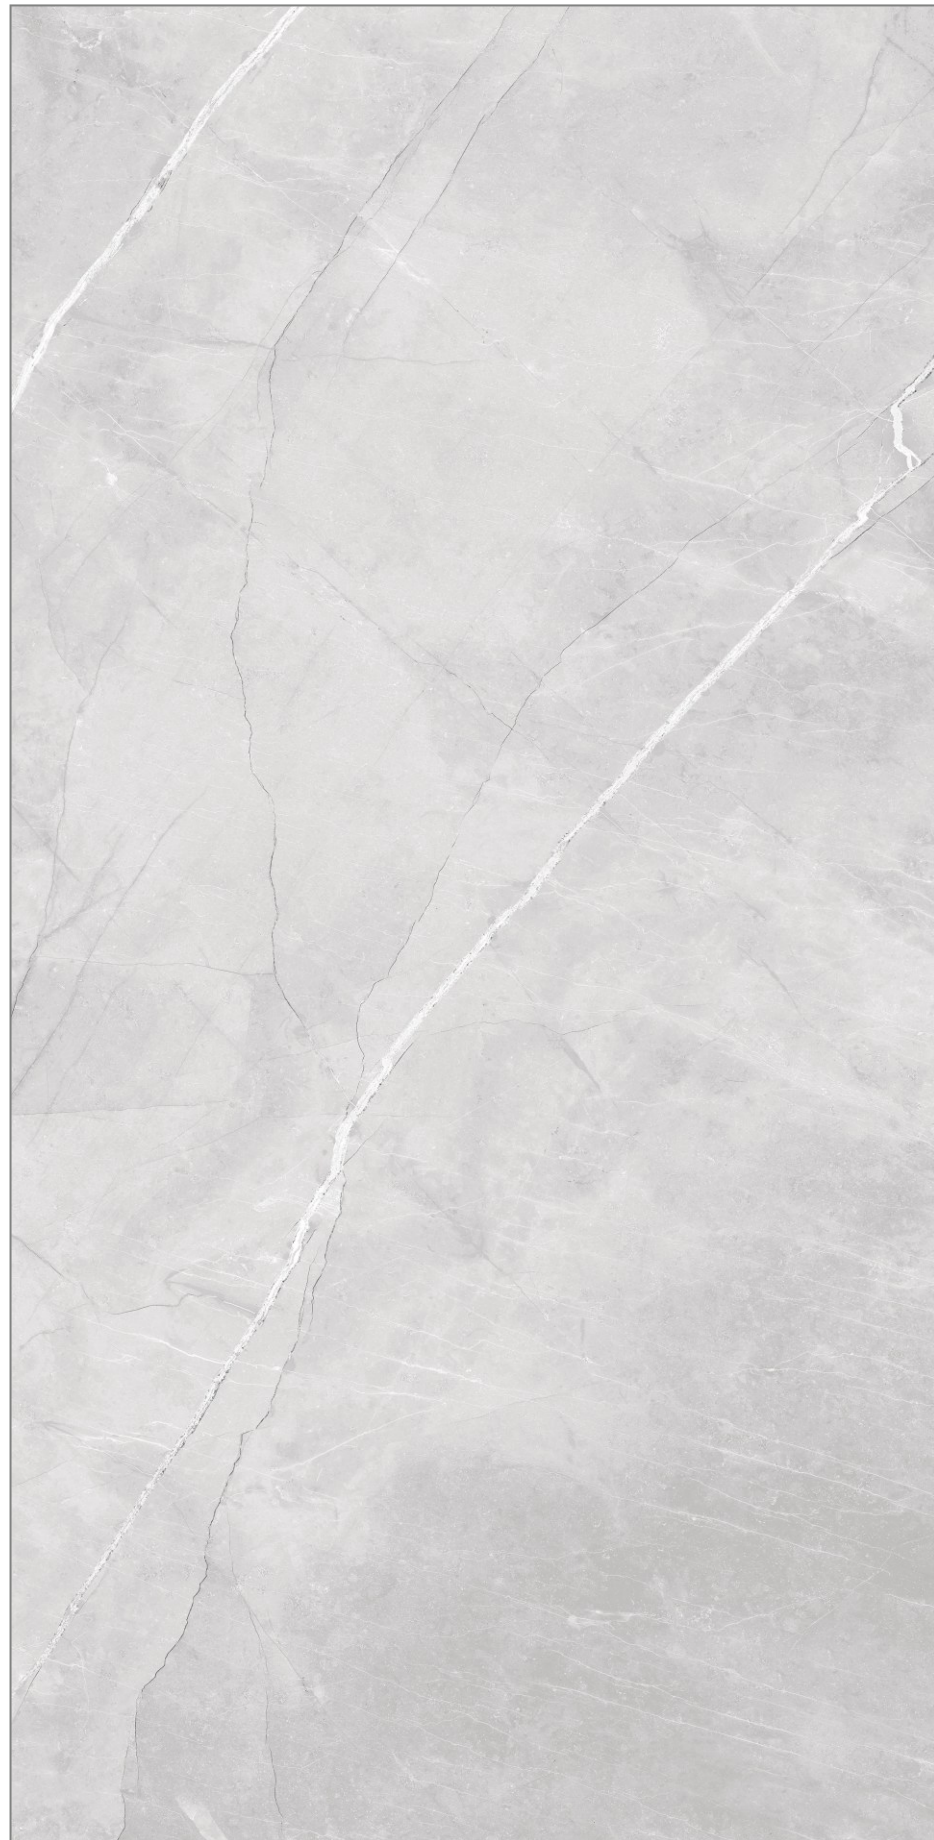

**Marco
Grey**

**600x
1200MM**

**Glossy
Surface**

**04
Random**

www.pengvinceramics.com