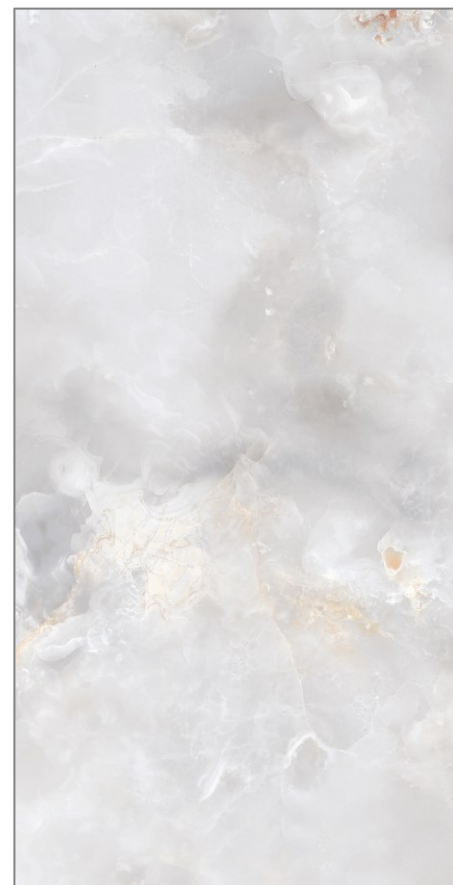

Glossy
Surface

04
Random

www.pengvinceramics.com

**Aqua
Broch**

**600x
1200MM**

**Glossy
Surface**

**04
Random**

www.pengvinceramics.com