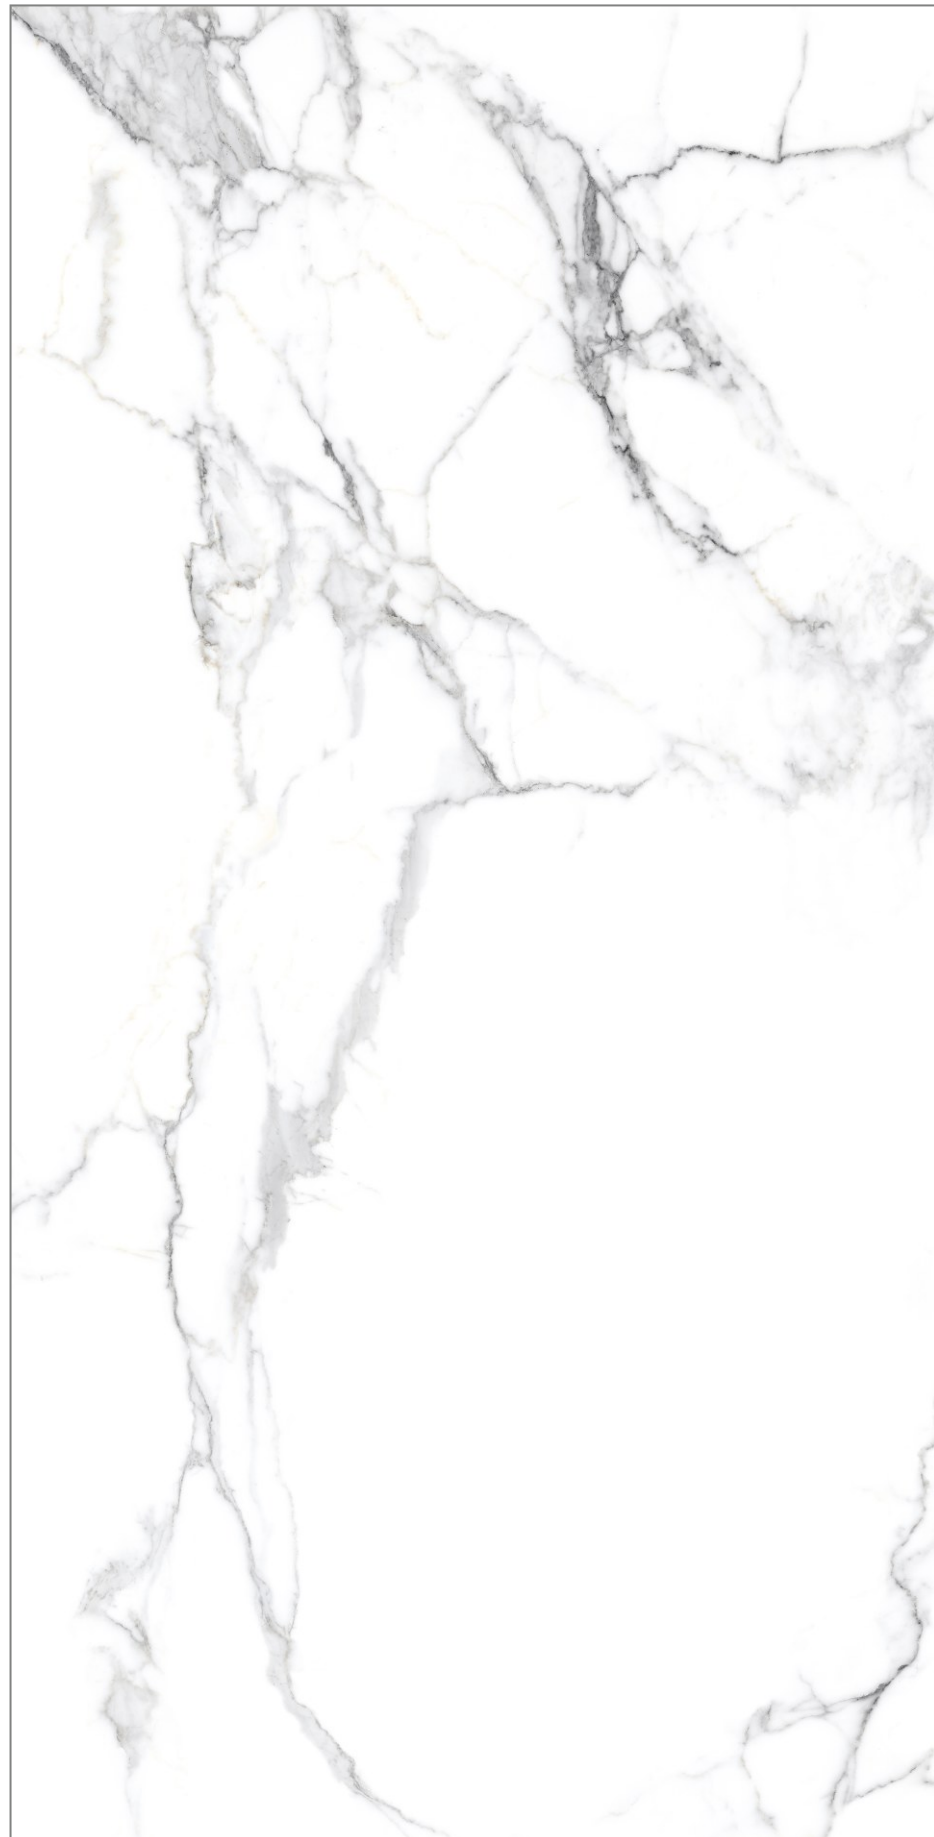

**Sathvario
Cezze**

**600x
1200MM**

**Glossy
Surface**

**03
Random**

www.pengvinceramics.com