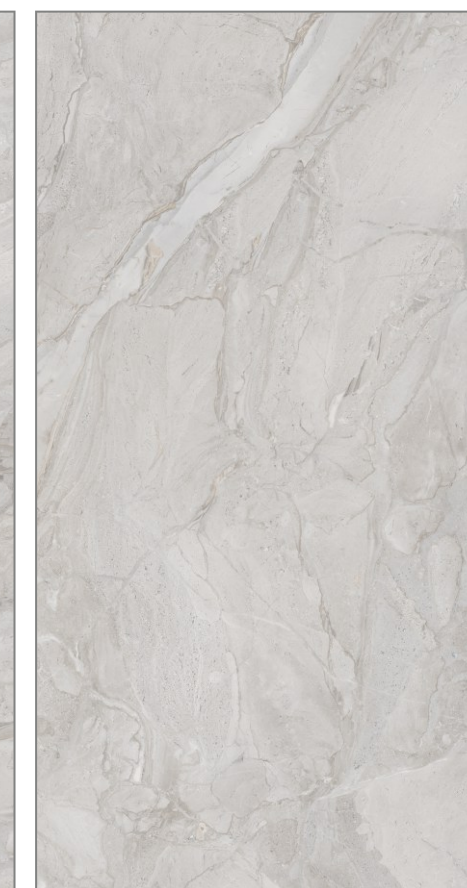

**Mirasol
Grey**

**600x
1200MM**

**Glossy
Surface**

**04
Random**

www.pengvinceramics.com