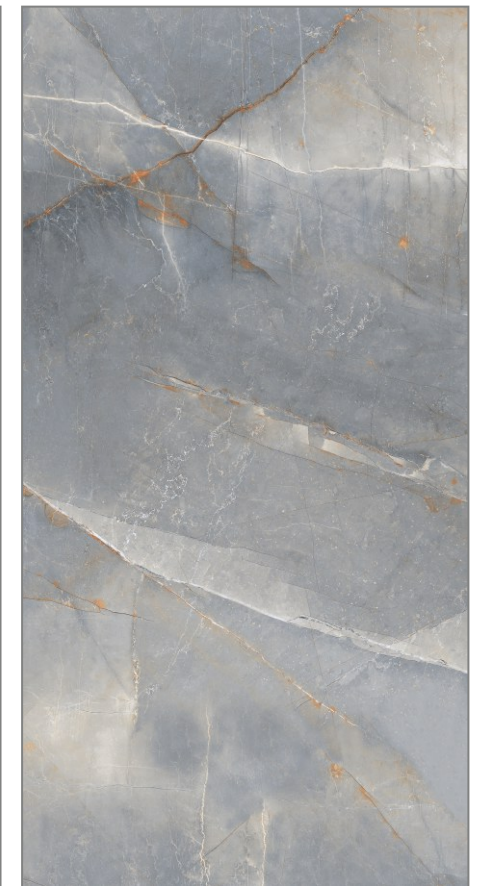

**Italy
Blue**

**600x
1200MM**

**Glossy
Surface**

**04
Random**

www.pengvinceramics.com